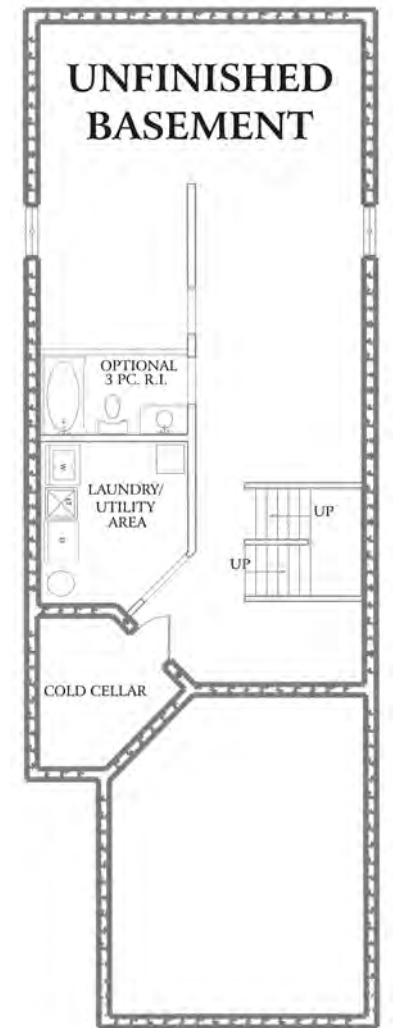

The Camelot

3 or 4 Bedroom

1,748 SQ.FT.

 Ceramic Tile

Exceeding Industry Standards
One Home At A Time

All information herein is from data available at time of printing. All measurements are approximate and may vary during construction. Drawings may show optional features which may not be included in the base price. E. & O.E.