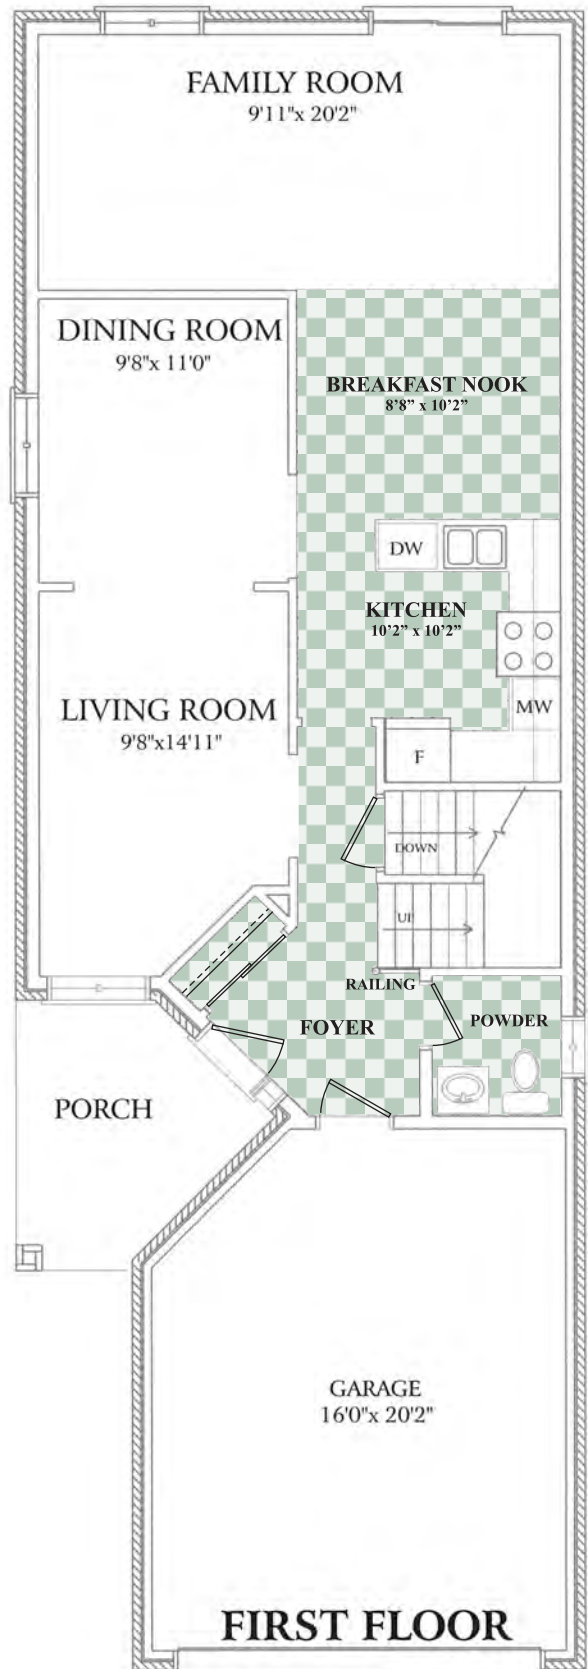

The Camelot

3 or 4 Bedroom

1,748 SQ.FT.

 Ceramic Tile

Exceeding Industry Standards
One Home At A Time

All information herein is from data available at time of printing. All measurements are approximate and may vary during construction. Drawings may show optional features which may not be included in the base price. E. & O.E.