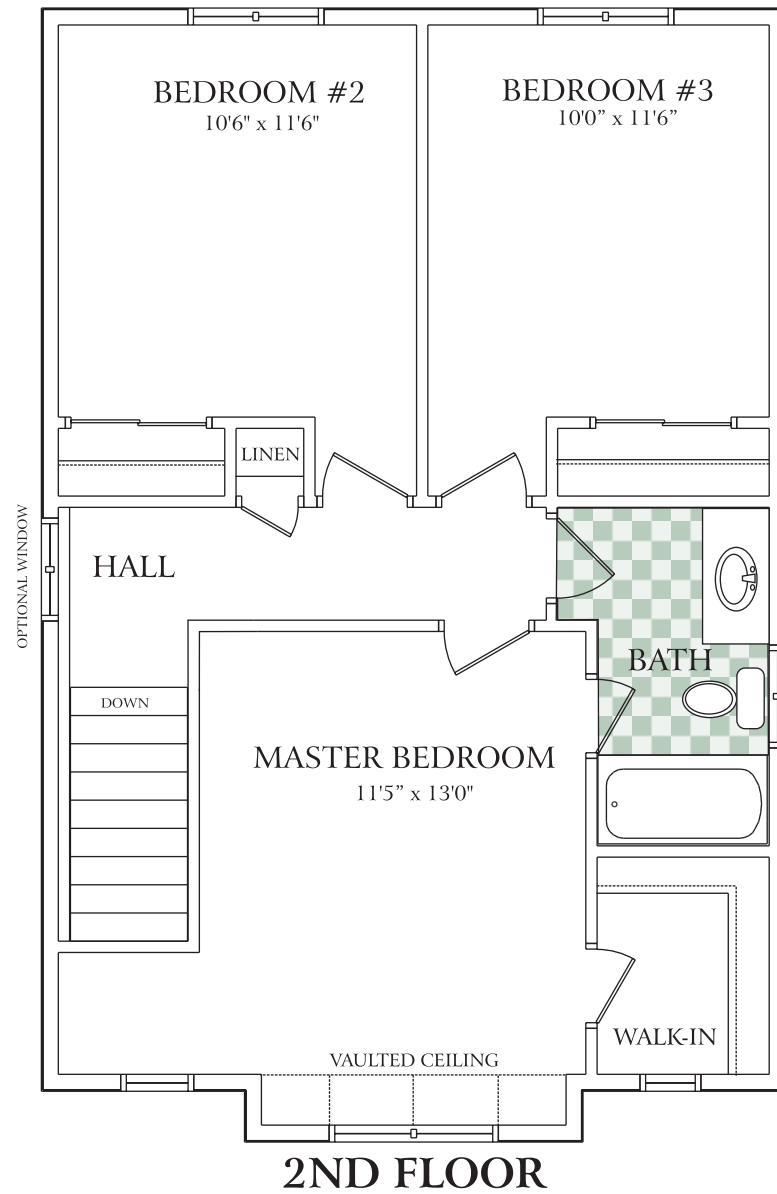

The Willowdale

3 Bedroom

1,400 SQ.FT.

 Ceramic Tile

Exceeding Industry Standards
One Home At A Time

All information herein is from data available at time of printing. All measurements are approximate and may vary during construction. Drawings may show optional features which may not be included in the base price. E. & O.E.