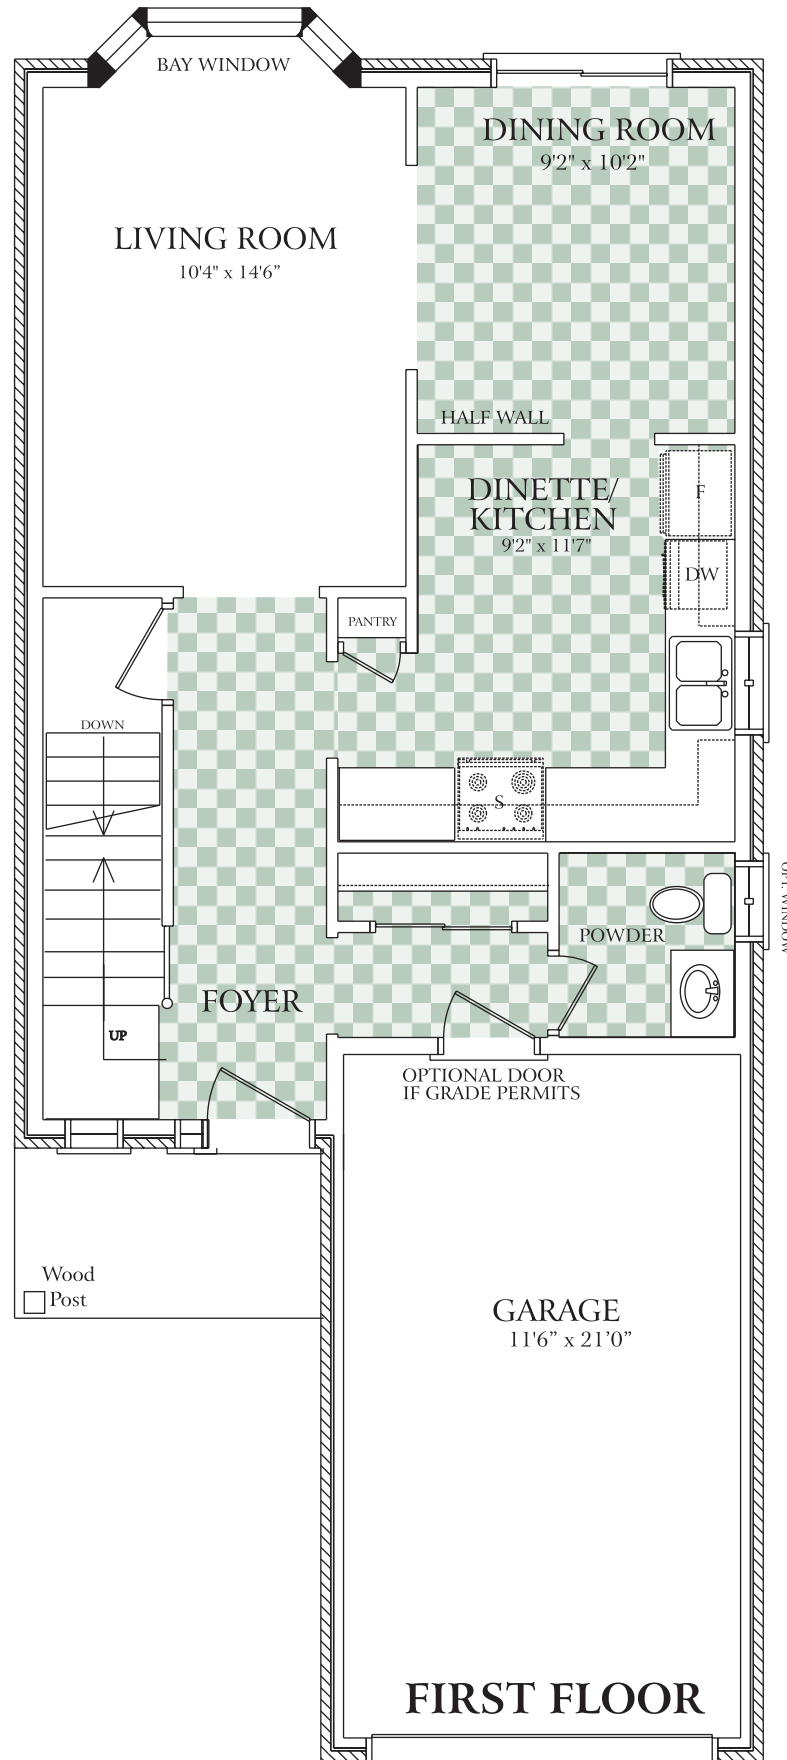

The Willowdale

3 Bedroom

1,400 SQ.FT.

 Ceramic Tile

Exceeding Industry Standards
One Home At A Time

All information herein is from data available at time of printing. All measurements are approximate and may vary during construction. Drawings may show optional features which may not be included in the base price. E. & O.E.