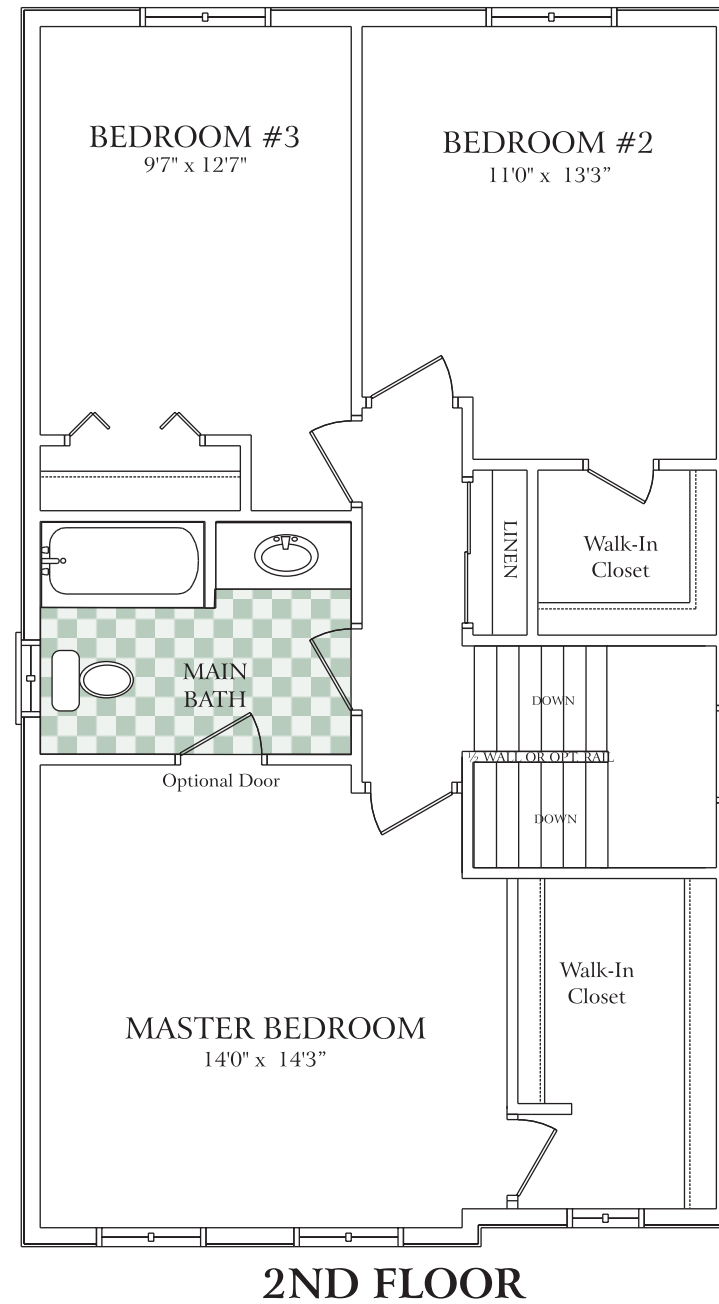

The Windsor

3 Bedroom

1,518 SQ.FT.

 Ceramic Tile

Grandview Homes

Exceeding Industry Standards
One Home At A Time

All information herein is from data available at time of printing. All measurements are approximate and may vary during construction. Drawings may show optional features which may not be included in the base price. E. & O.E.