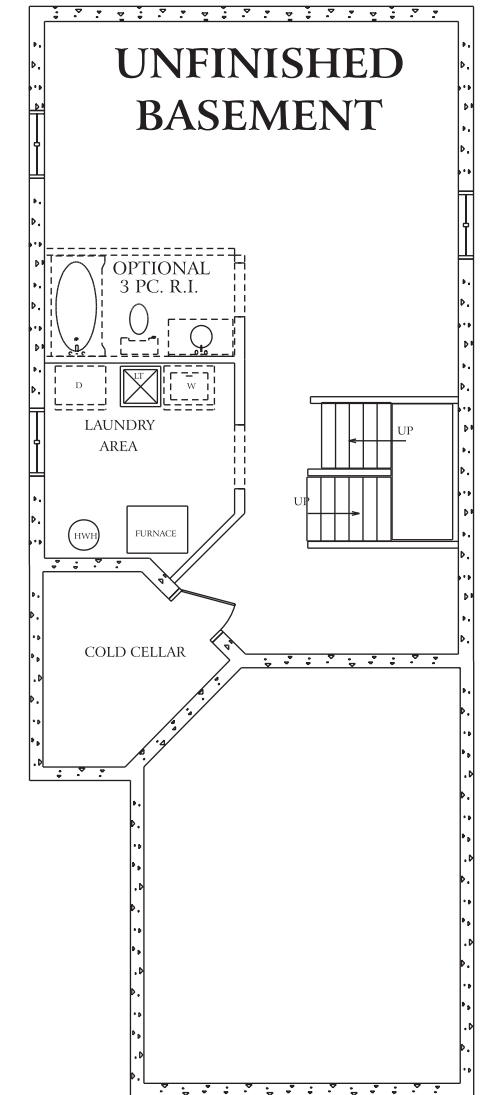

The Windsor

3 Bedroom

1,518 SQ.FT.

 Ceramic Tile

Grandview Homes

Exceeding Industry Standards
One Home At A Time

All information herein is from data available at time of printing. All measurements are approximate and may vary during construction. Drawings may show optional features which may not be included in the base price. E. & O.E.