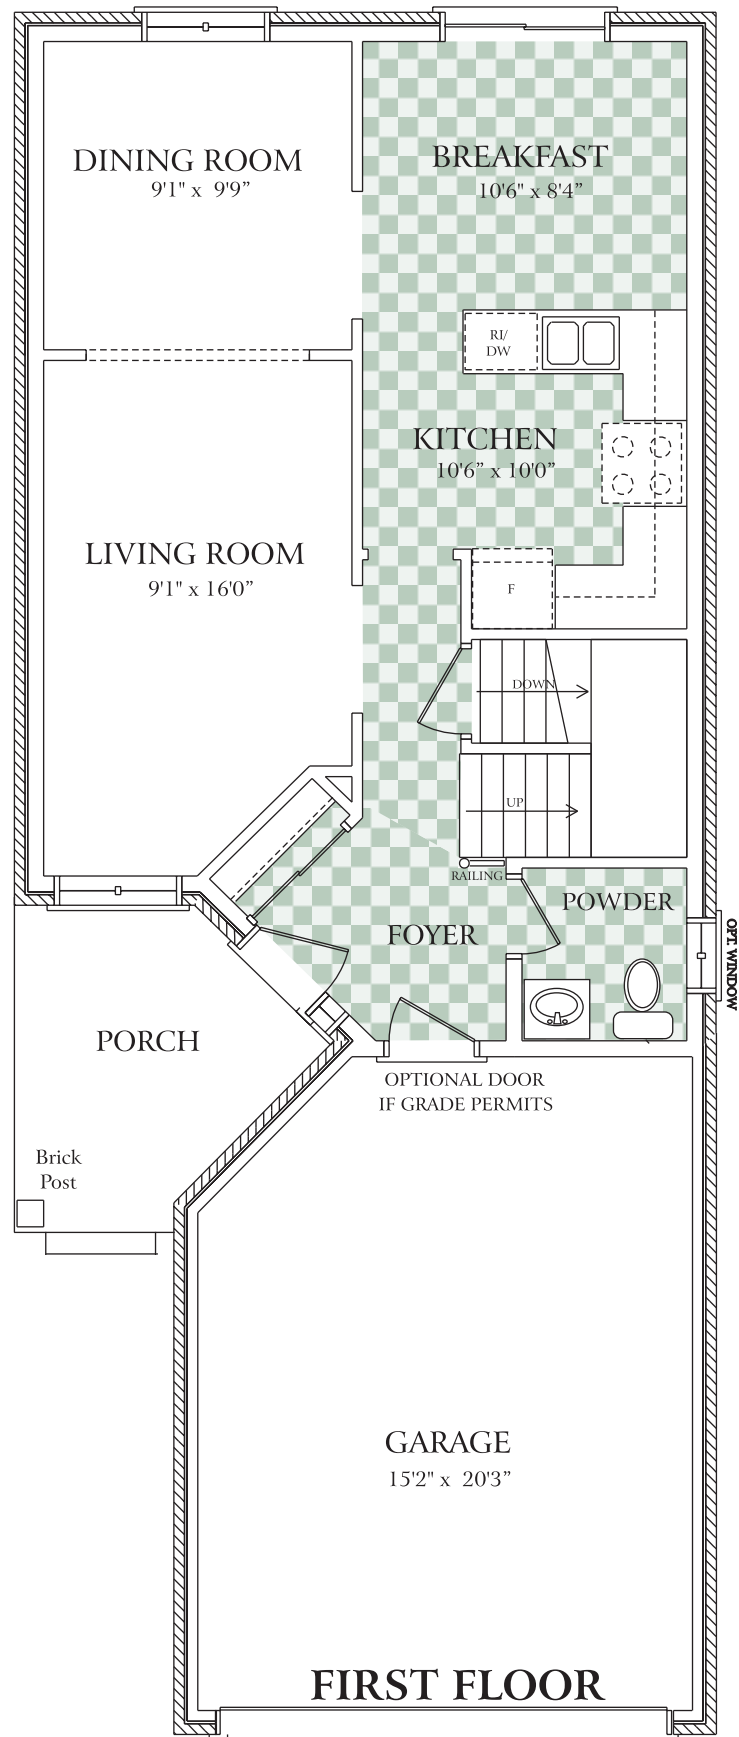

The Windsor

3 Bedroom

1,518 SQ.FT.

 Ceramic Tile

Grandview Homes

Exceeding Industry Standards
One Home At A Time

All information herein is from data available at time of printing. All measurements are approximate and may vary during construction. Drawings may show optional features which may not be included in the base price. E. & O.E.