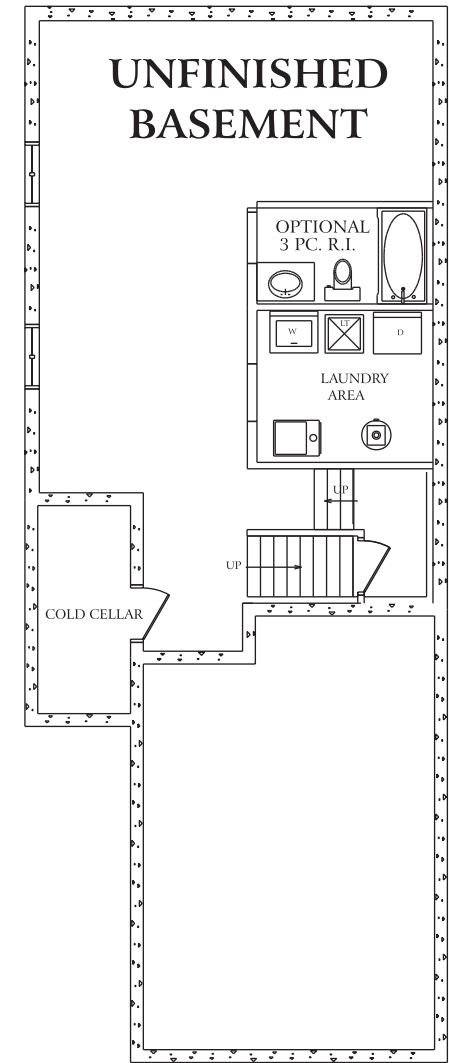

The Woodbridge

3 Bedroom

1,740 SQ.FT.
Elevation B - 1,716 sq. ft.

All information herein is from data available at time of printing. All measurements are approximate and may vary during construction. Drawings may show optional features which may not be included in the base price. E. & O.E.