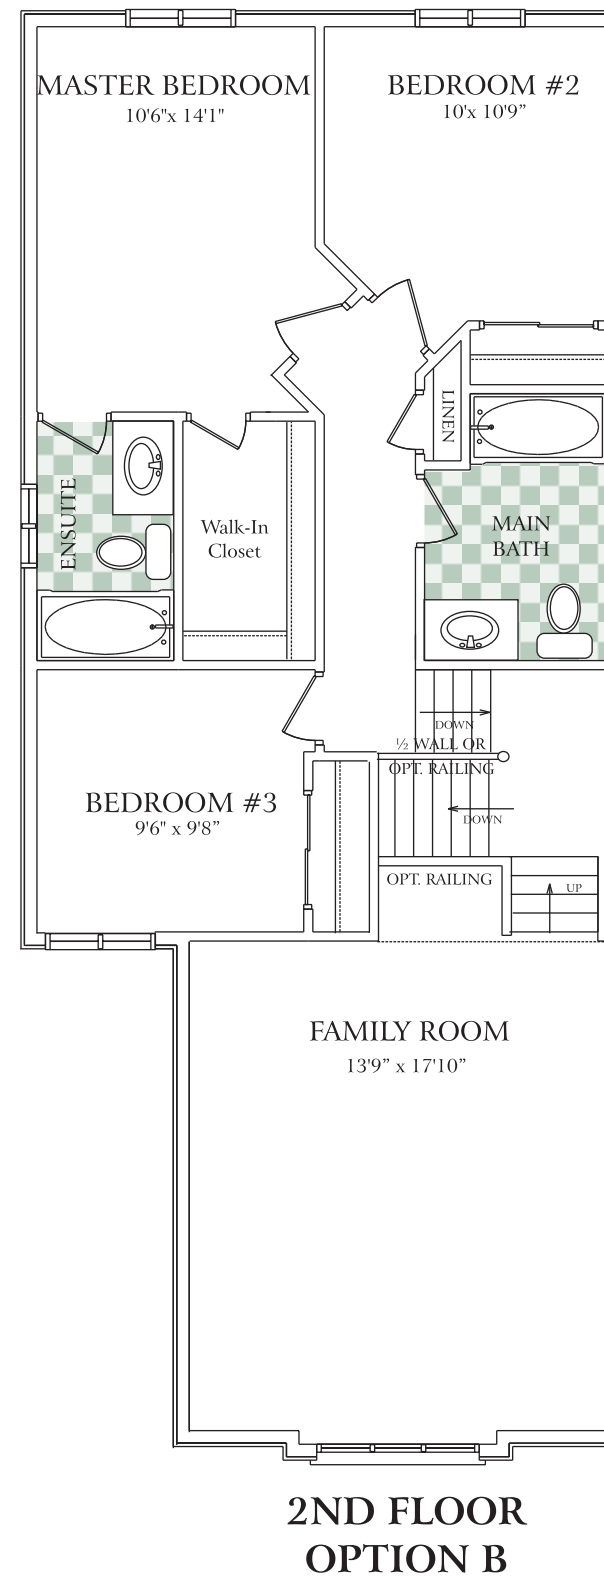

The Woodbridge

3 Bedroom

1,740 SQ.FT.
Elevation B - 1,716 sq. ft.

All information herein is from data available at time of printing. All measurements are approximate and may vary during construction. Drawings may show optional features which may not be included in the base price. E. & O.E.