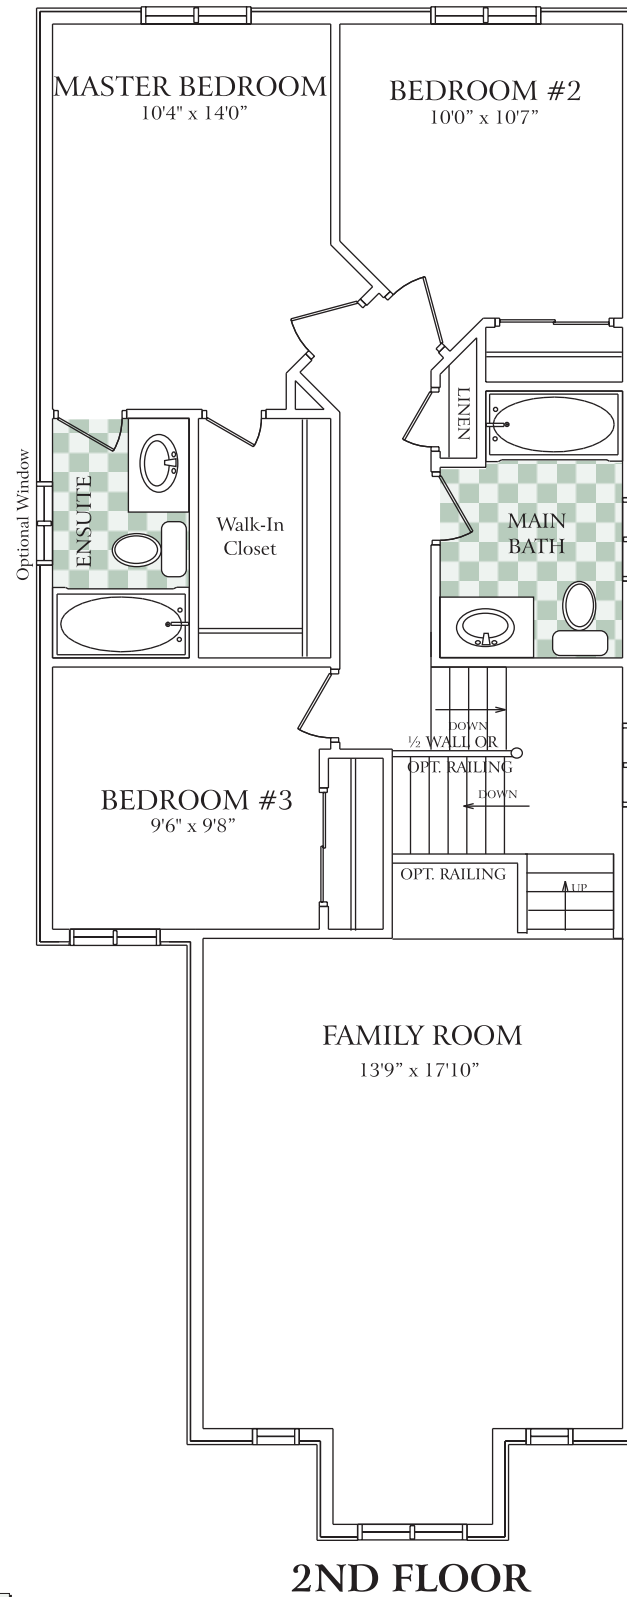

The Woodbridge

3 Bedroom

1,740 SQ.FT.
Elevation B - 1,716 sq. ft.

All information herein is from data available at time of printing. All measurements are approximate and may vary during construction. Drawings may show optional features which may not be included in the base price. E. & O.E.