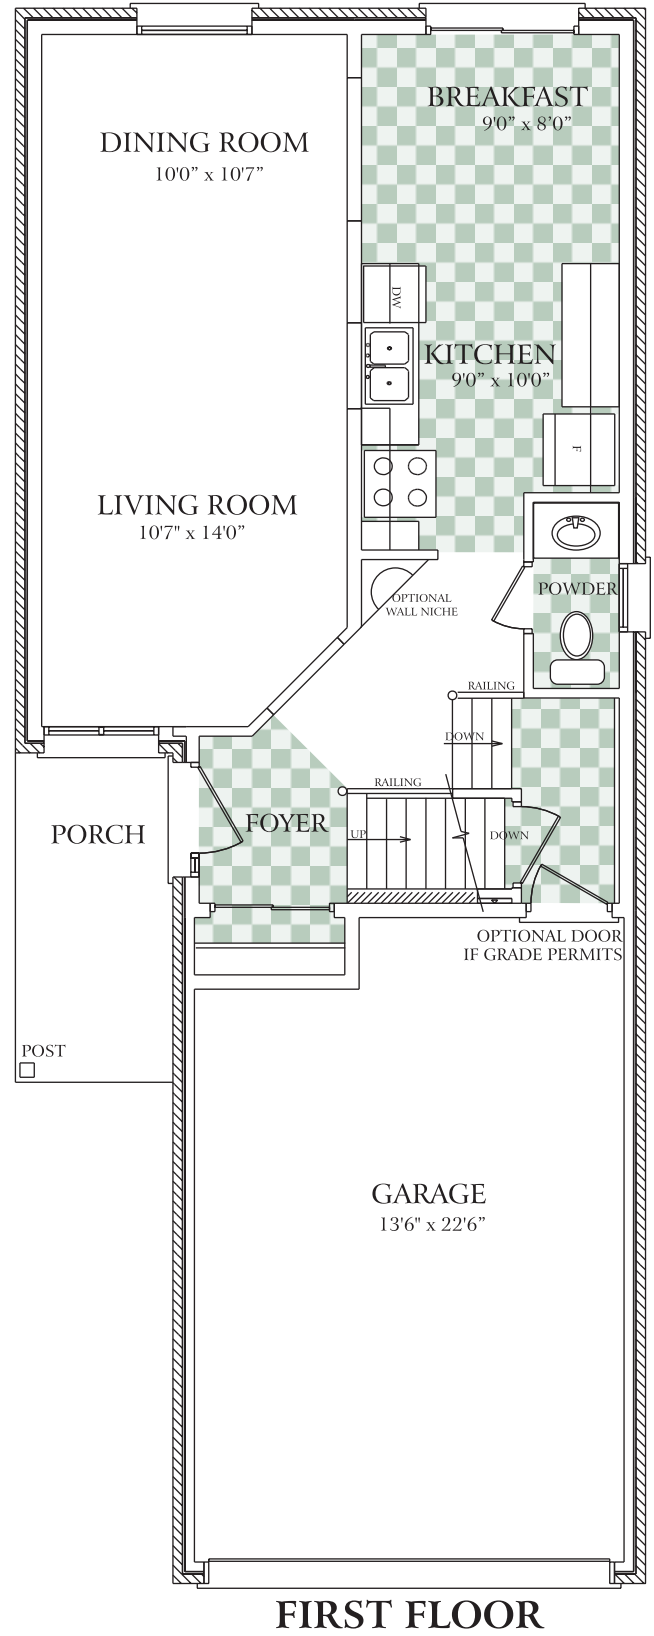

The Woodbridge

3 Bedroom

1,740 SQ.FT.
Elevation B - 1,716 sq. ft.

All information herein is from data available at time of printing. All measurements are approximate and may vary during construction. Drawings may show optional features which may not be included in the base price. E. & O.E.