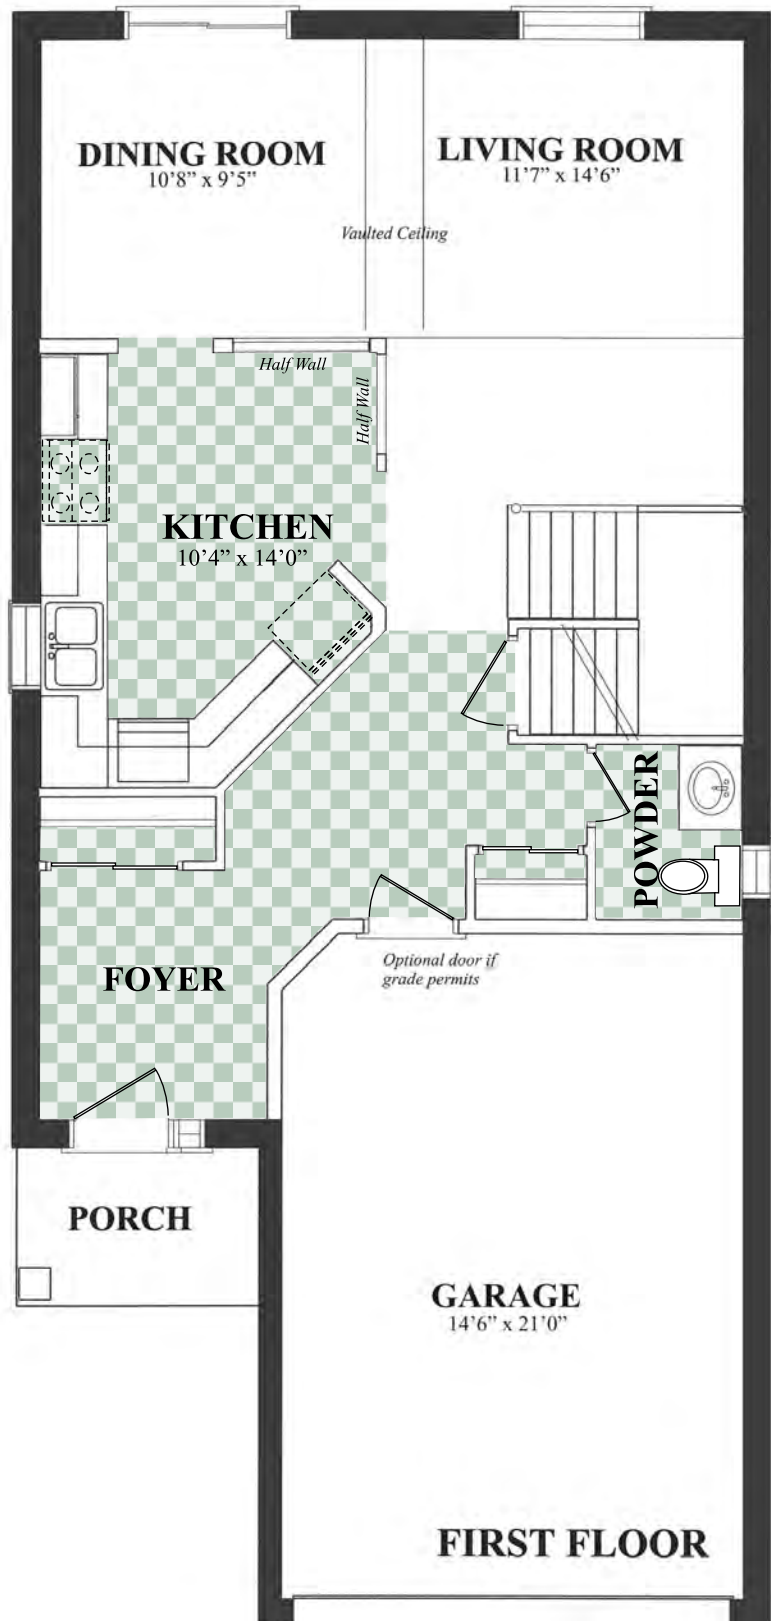

3 Bedroom

Grandview
Homes

ELEVATION B

ELEVATION A

ELEVATION C

Exceeding Industry Standards
One Home At A Time

1,520 SQ.FT.

The Cabot

The Cabot

3 Bedroom

1,520 SQ.FT.

Exceeding Industry Standards
One Home At A Time

All information herein is from data available at time of printing. All measurements are approximate and may vary during construction. Drawings may show optional features which may not be included in the base price. E. & O.E.