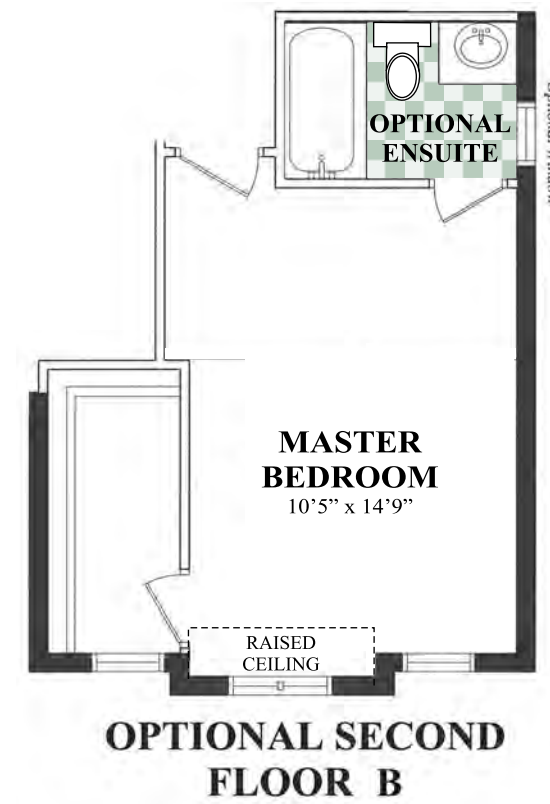

3 Bedroom

Grandview
Homes

ELEVATION B

ELEVATION A

ELEVATION C

Exceeding Industry Standards
One Home At A Time

1,520 SQ.FT.

The Cabot

The Cabot

3 Bedroom

1,520 SQ.FT.

Exceeding Industry Standards
One Home At A Time

All information herein is from data available at time of printing. All measurements are approximate and may vary during construction. Drawings may show optional features which may not be included in the base price. E. & O.E.