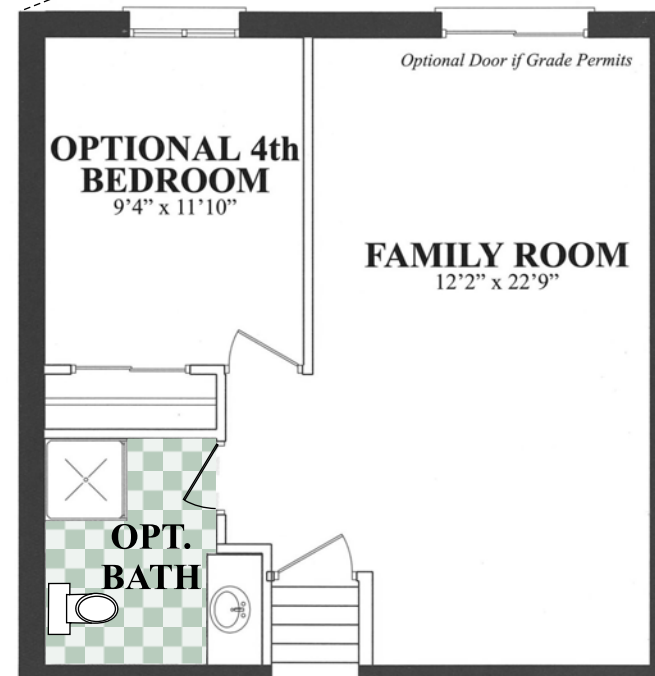

3 or 4 Bedroom

Grandview
Homes

ELEVATION A

ELEVATION B

ELEVATION C

Exceeding Industry Standards
One Home At A Time

1,684 SQ.FT.

The Hansen

The Hansen

3 or 4 Bedroom

1,684 SQ.FT.

Grandview Homes

Exceeding Industry Standards
One Home At A Time

All information herein is from data available at time of printing. All measurements are approximate and may vary during construction. Drawings may show optional features which may not be included in the base price. E. & O.E.