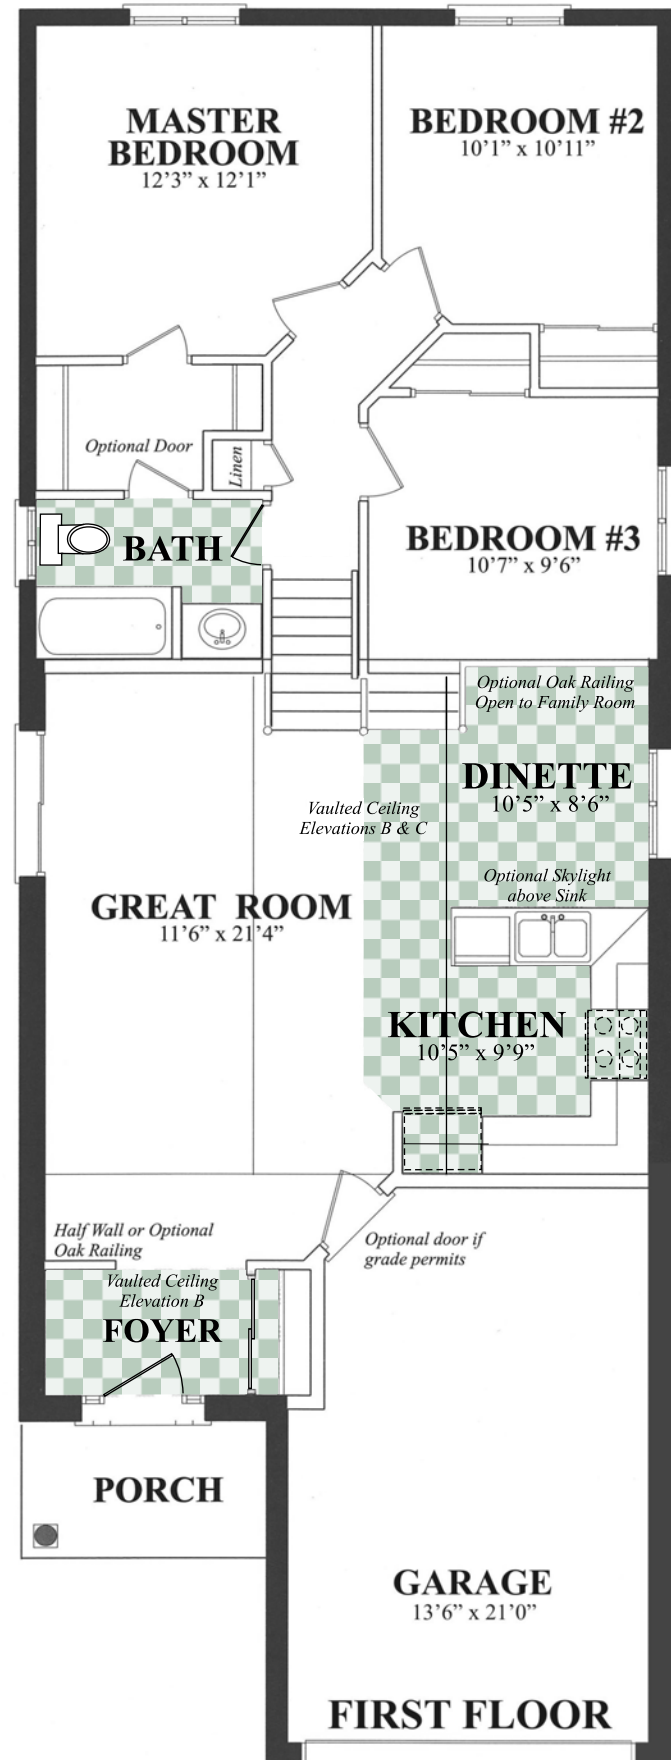

3 or 4 Bedroom

Grandview
Homes

ELEVATION A

ELEVATION B

ELEVATION C

Exceeding Industry Standards
One Home At A Time

1,684 SQ.FT.

The Hansen

The Hansen

3 or 4 Bedroom

1,684 SQ.FT.

Grandview Homes

Exceeding Industry Standards
One Home At A Time

All information herein is from data available at time of printing. All measurements are approximate and may vary during construction. Drawings may show optional features which may not be included in the base price. E. & O.E.