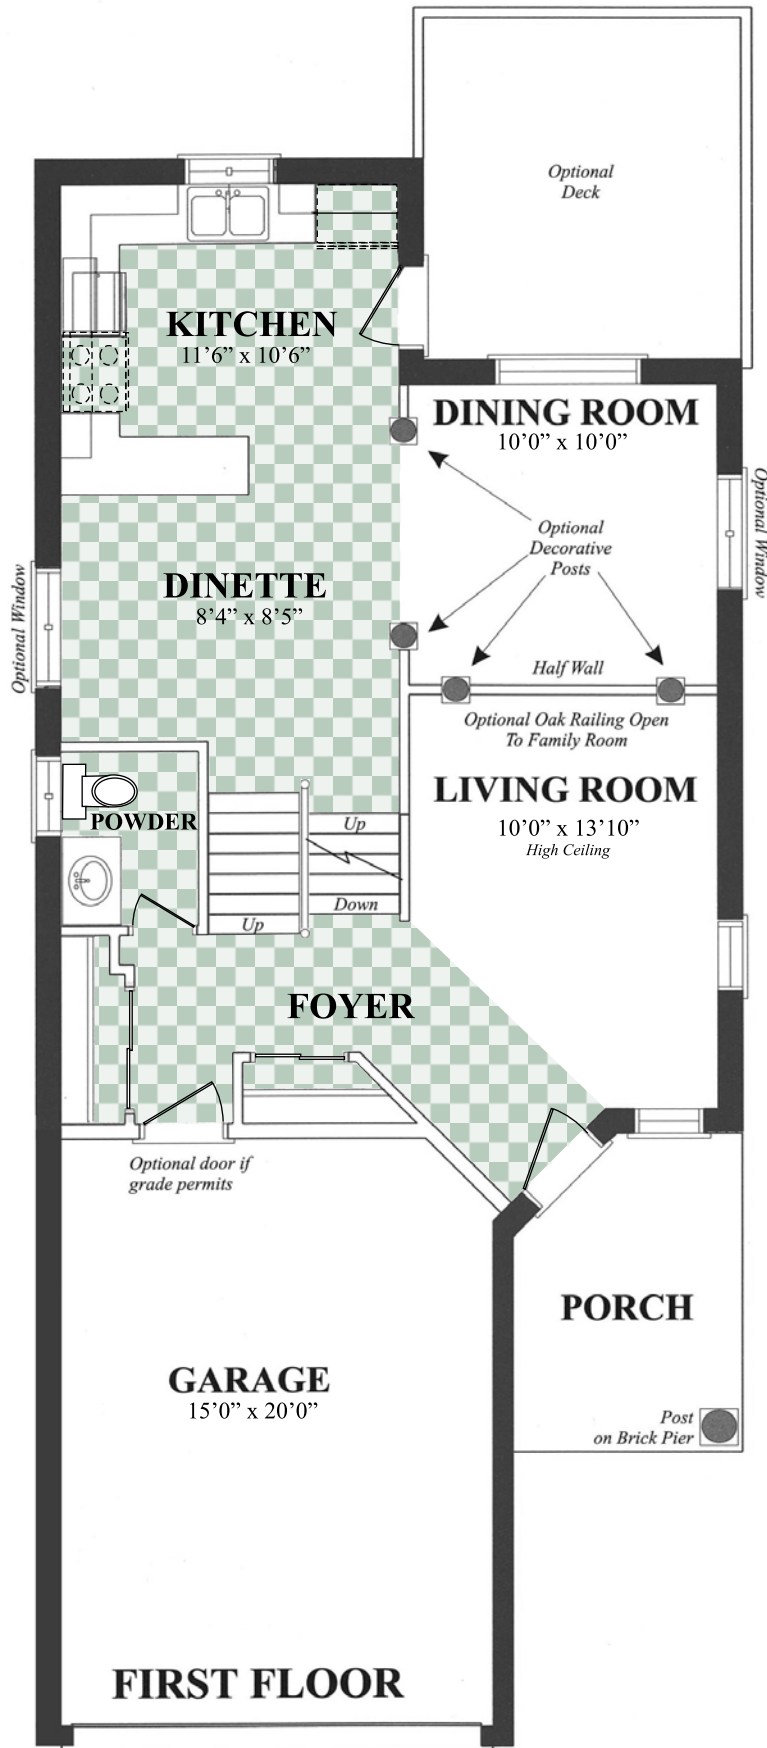

4 Bedroom

Grandview Homes

ELEVATION B

ELEVATION A

ELEVATION C

Exceeding Industry Standards
One Home At A Time

ELEV. B&C - 2,101 SQ.FT.
ELEV. A - 2,107 SQ.FT.

The Henderson

The Henderson

4 Bedroom

ELEV. B&C - 2,101 SQ.FT.

ELEV. A - 2,107 SQ.FT.

All information herein is from data available at time of printing. All measurements are approximate and may vary during construction. Drawings may show optional features which may not be included in the base price. E. & O.E.