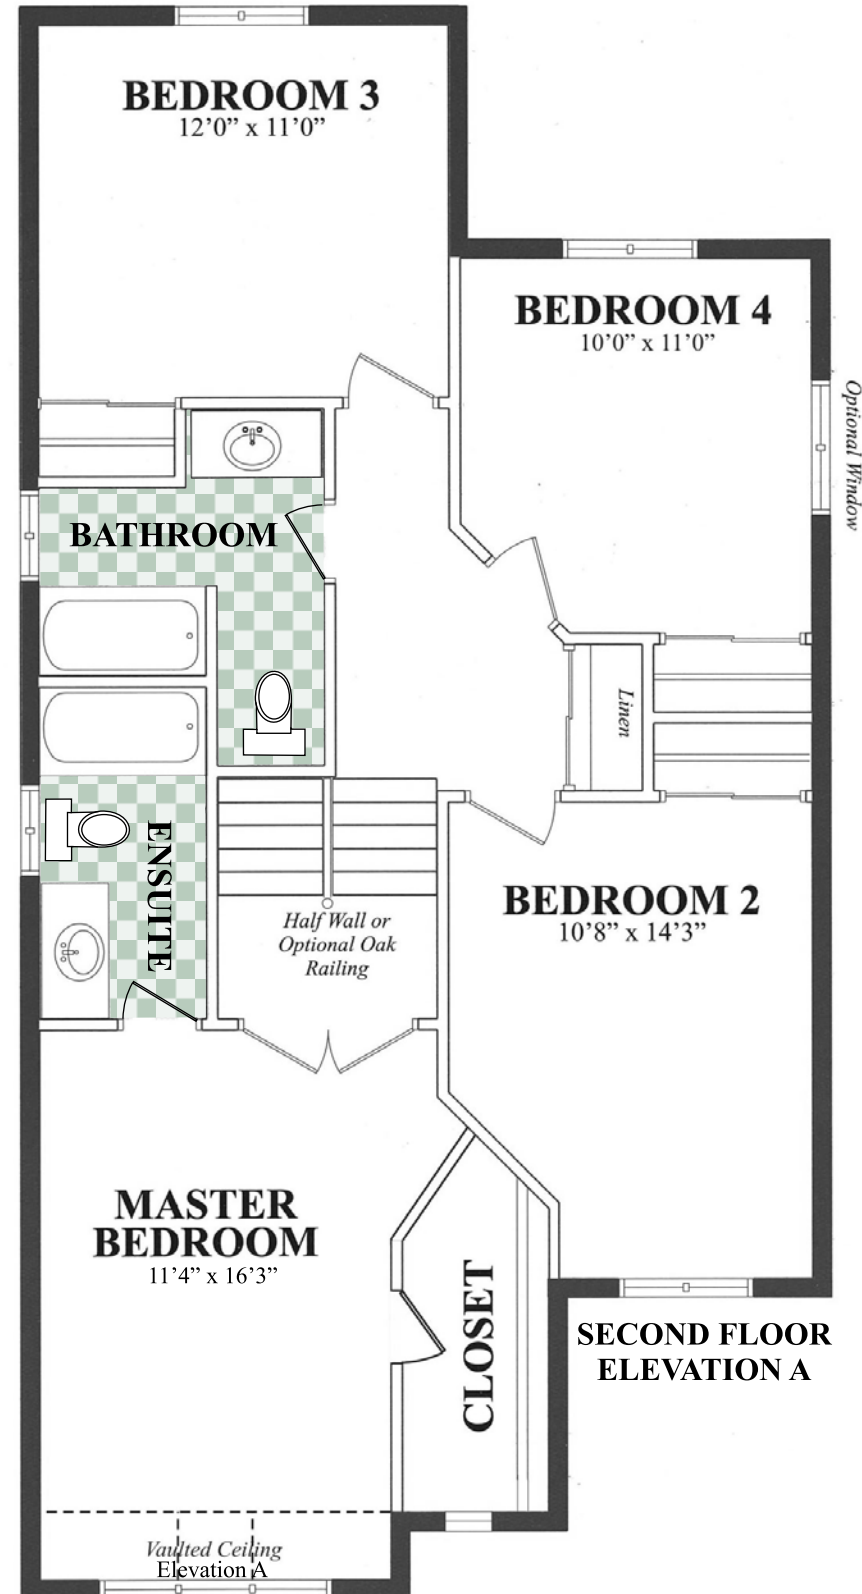

4 Bedroom

Grandview Homes

ELEVATION B

ELEVATION A

ELEVATION C

Exceeding Industry Standards
One Home At A Time

ELEV. B&C - 2,101 SQ.FT.
ELEV. A - 2,107 SQ.FT.

The Henderson

The Henderson

4 Bedroom

ELEV. B&C - 2,101 SQ.FT.

ELEV. A - 2,107 SQ.FT.

All information herein is from data available at time of printing. All measurements are approximate and may vary during construction. Drawings may show optional features which may not be included in the base price. E. & O.E.