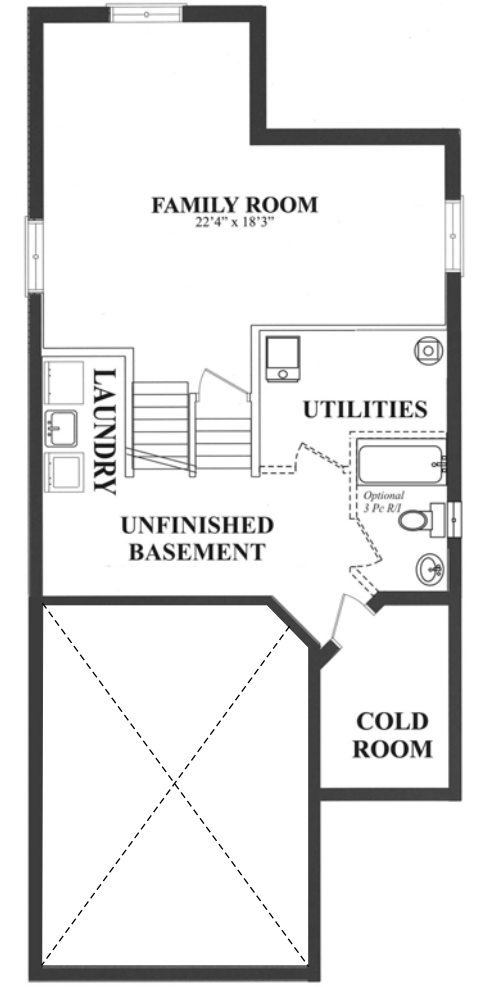

4 Bedroom

Grandview Homes

ELEVATION B

ELEVATION A

ELEVATION C

Exceeding Industry Standards
One Home At A Time

ELEV. B&C - 2,101 SQ.FT.
ELEV. A - 2,107 SQ.FT.

The Henderson

The Henderson

4 Bedroom

ELEV. B&C - 2,101 SQ.FT.

ELEV. A - 2,107 SQ.FT.

All information herein is from data available at time of printing. All measurements are approximate and may vary during construction. Drawings may show optional features which may not be included in the base price. E. & O.E.