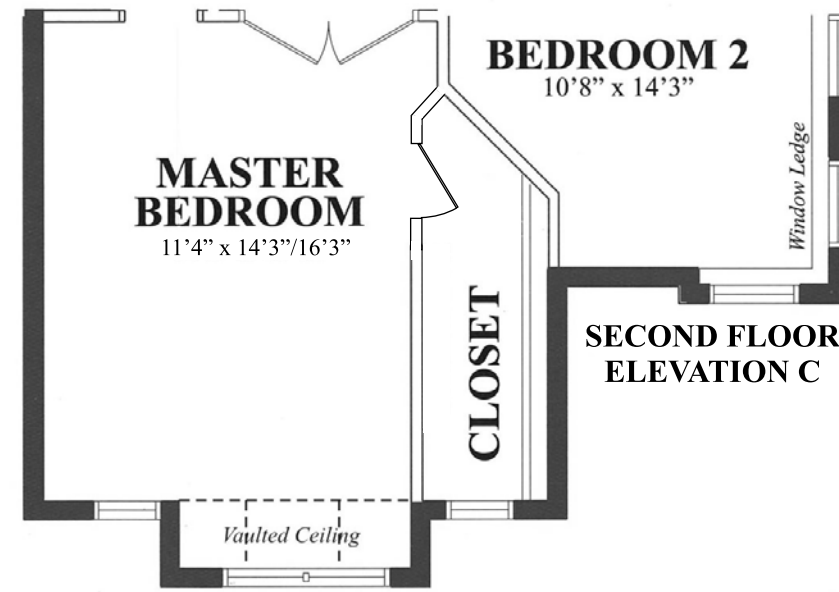

4 Bedroom

Grandview Homes

ELEVATION B

ELEVATION A

ELEVATION C

Exceeding Industry Standards
One Home At A Time

ELEV. B&C - 2,101 SQ.FT.
ELEV. A - 2,107 SQ.FT.

The Henderson

The Henderson

4 Bedroom

ELEV. B&C - 2,101 SQ.FT.

ELEV. A - 2,107 SQ.FT.

All information herein is from data available at time of printing. All measurements are approximate and may vary during construction. Drawings may show optional features which may not be included in the base price. E. & O.E.