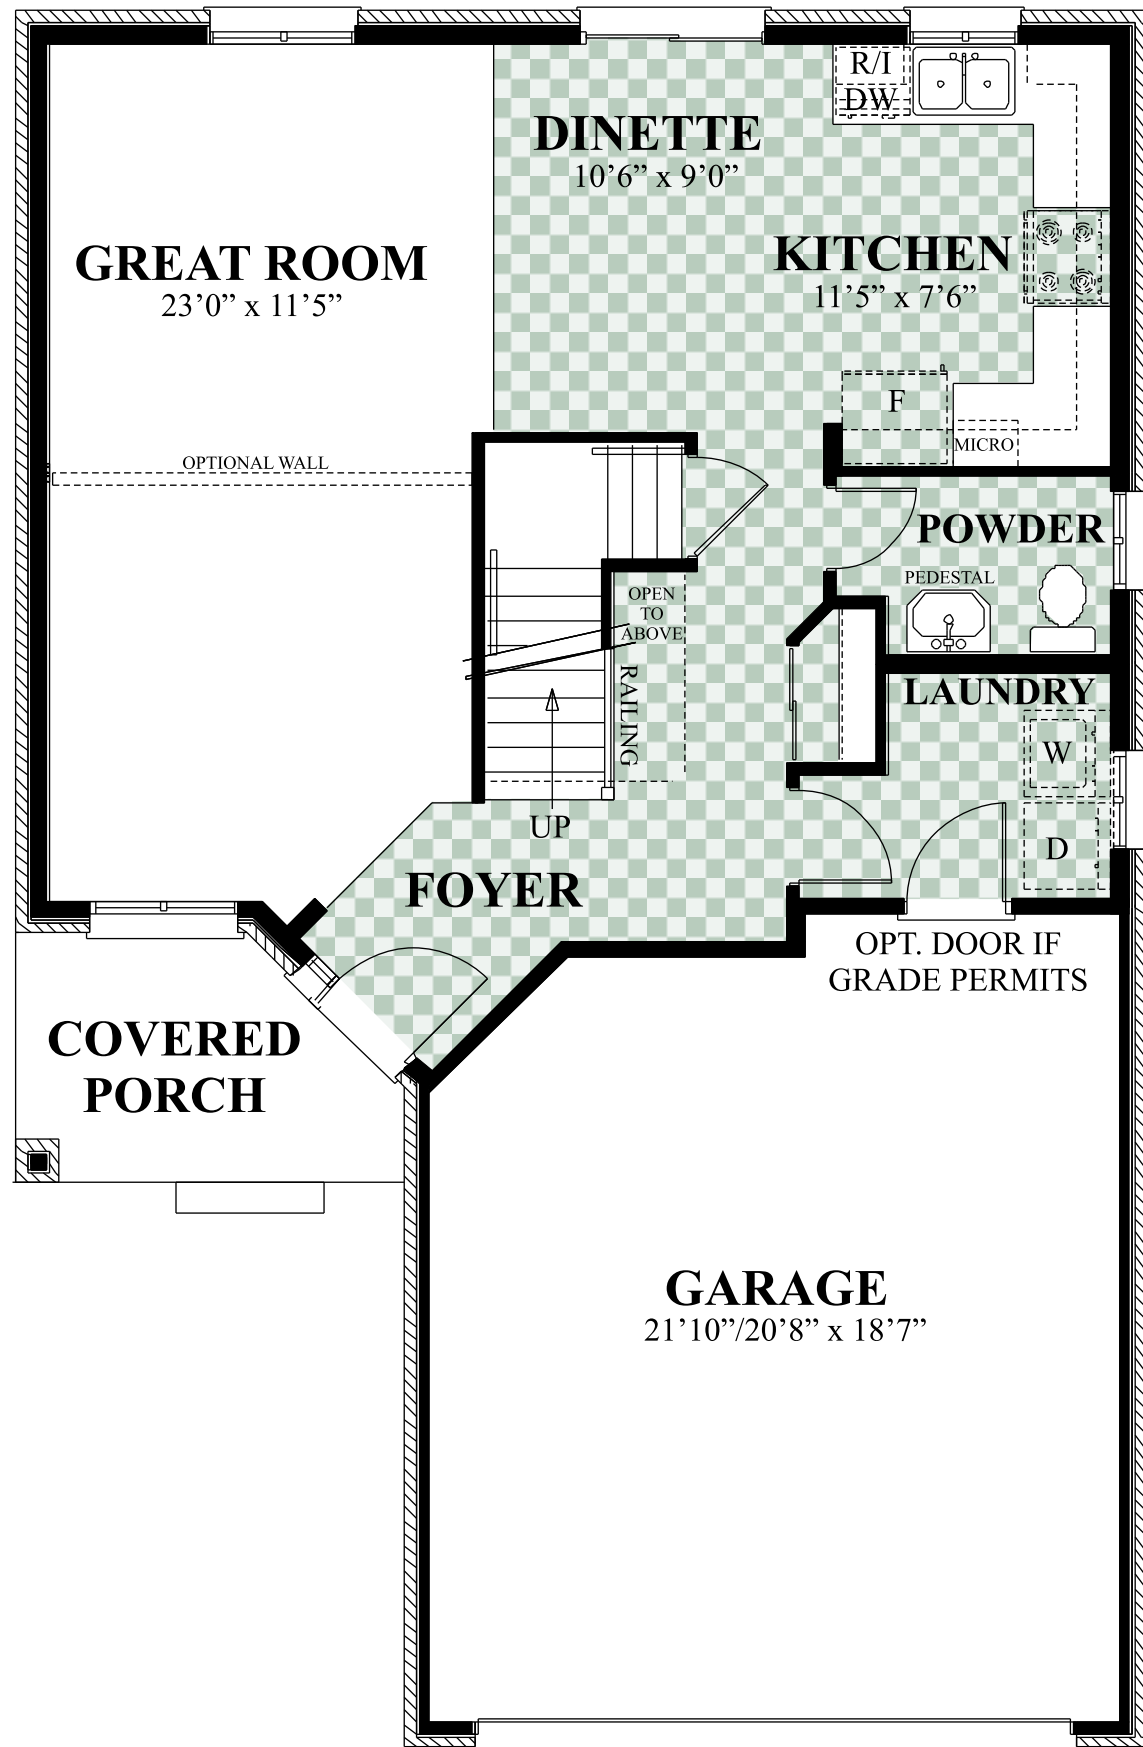

3 or 4 Bedroom

ELEVATION B

Exceeding Industry Standards
One Home At A Time

1,736 SQ.FT.

The Madison

The Madison

3 or 4 Bedroom

1,736 SQ.FT.

All information herein is from data available at time of printing. All measurements are approximate and may vary during construction. Drawings may show optional features which may not be included in the base price. E. & O.E.