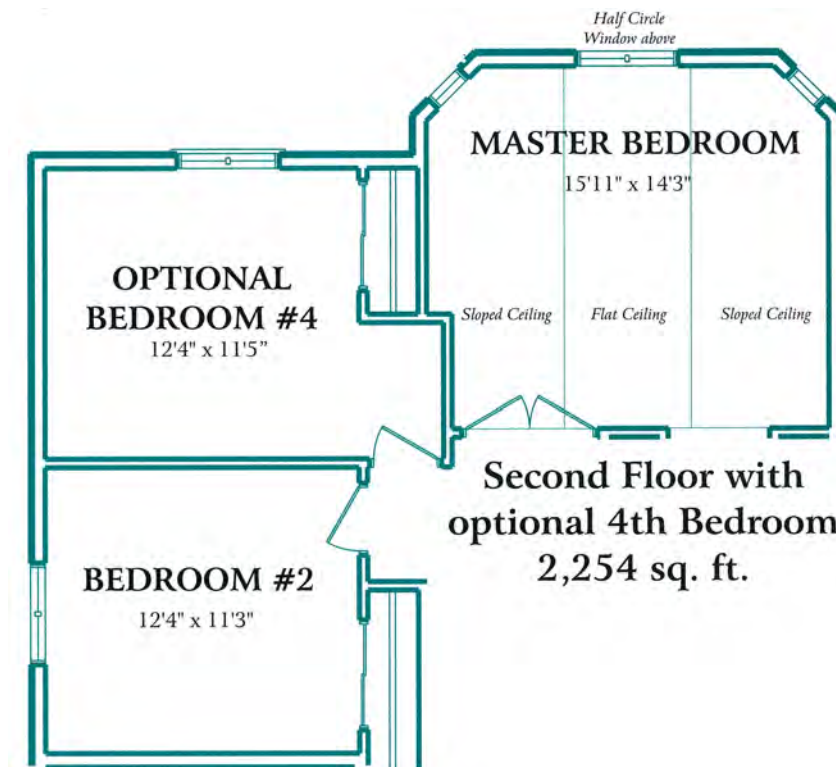

*3 or 4 Bedroom*

Elevation B

ELEVATION A

Exceeding Industry Standards  
One Home At A Time

2,045 SQ.FT.

*The Trinity*

# The Trinity

3 or 4 Bedroom

2,045 SQ.FT.

Exceeding Industry Standards  
One Home At A Time

All information herein is from data available at time of printing. All measurements are approximate and may vary during construction. Drawings may show optional features which may not be included in the base price. E. & O.E.