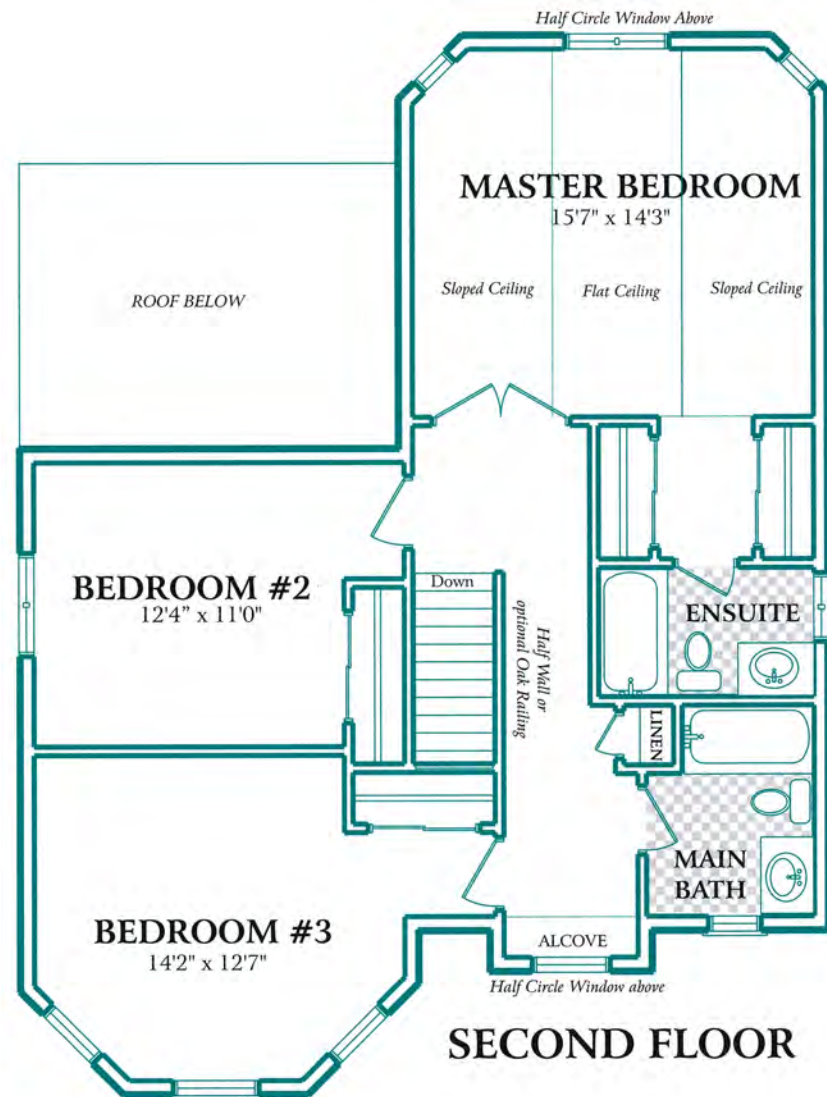

*3 or 4 Bedroom*

Elevation B

ELEVATION A

Exceeding Industry Standards  
One Home At A Time

2,045 SQ.FT.

*The Trinity*

# The Trinity

3 or 4 Bedroom

2,045 SQ.FT.

Exceeding Industry Standards  
One Home At A Time

All information herein is from data available at time of printing. All measurements are approximate and may vary during construction. Drawings may show optional features which may not be included in the base price. E. & O.E.