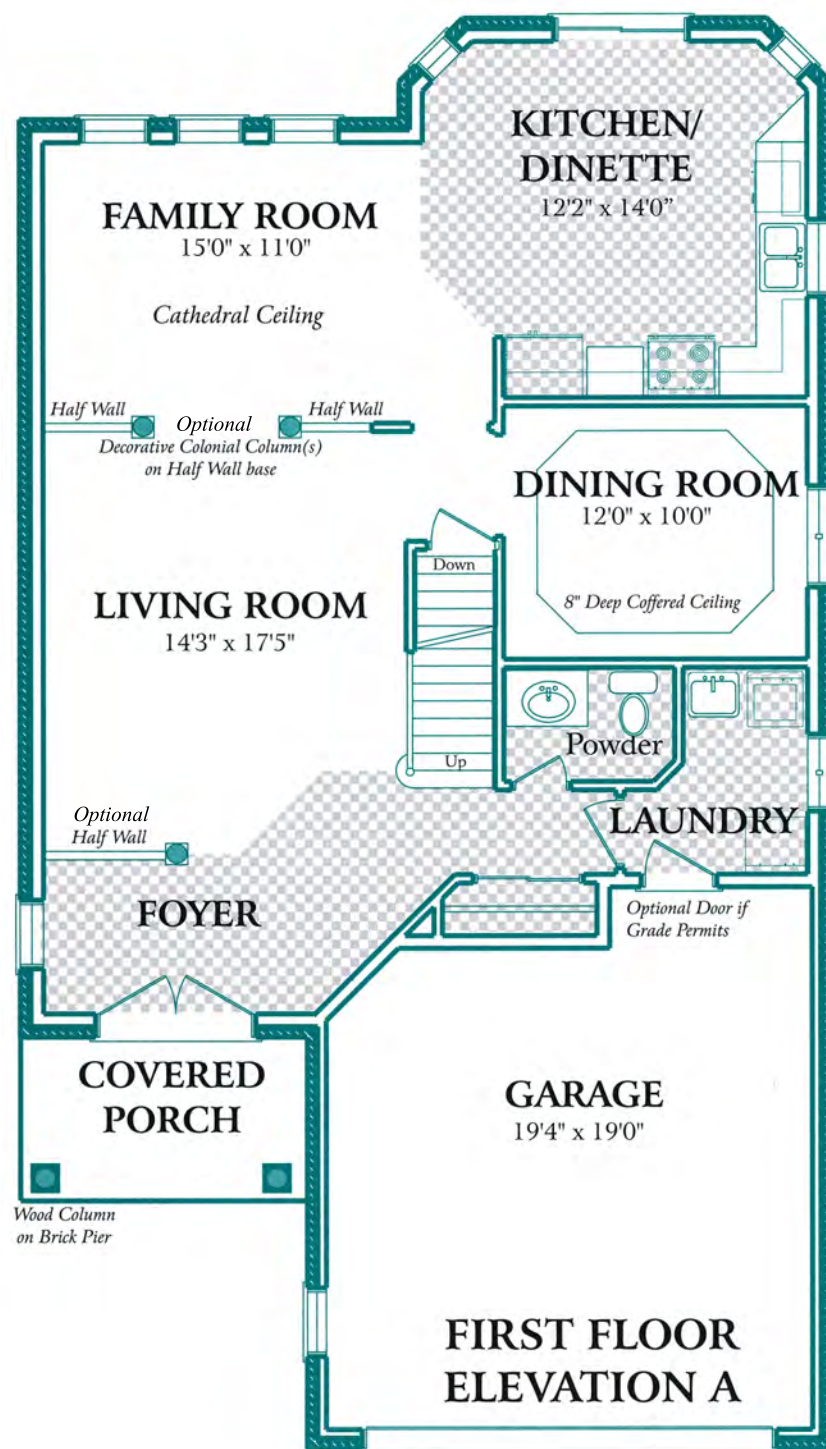

*3 or 4 Bedroom*

Elevation B

ELEVATION A

Exceeding Industry Standards  
One Home At A Time

2,045 SQ.FT.

*The Trinity*

# The Trinity

3 or 4 Bedroom

2,045 SQ.FT.

Exceeding Industry Standards  
One Home At A Time

All information herein is from data available at time of printing. All measurements are approximate and may vary during construction. Drawings may show optional features which may not be included in the base price. E. & O.E.