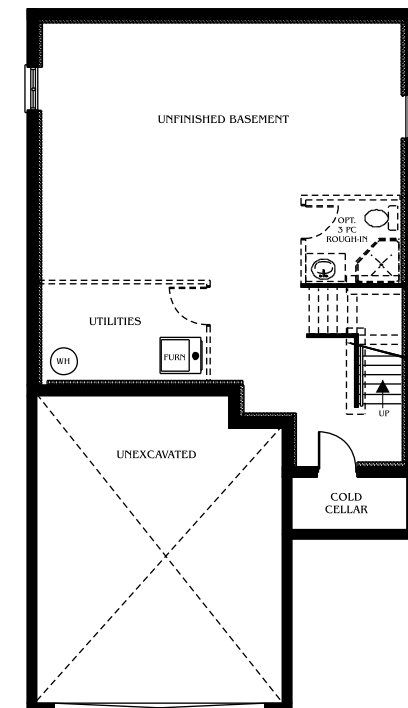

The Turlington

3 Bedroom

1,755 SQ.FT.

MAIN FLOOR

SECOND FLOOR
STANDARD LAYOUT

OPTIONAL SECOND FLOOR
(LUXURY ENSUITE)

BASEMENT

All information herein is from data available at time of printing. All measurements are approximate and may vary during construction. Drawings may show optional features which may not be included in the base price. E. & O.E.