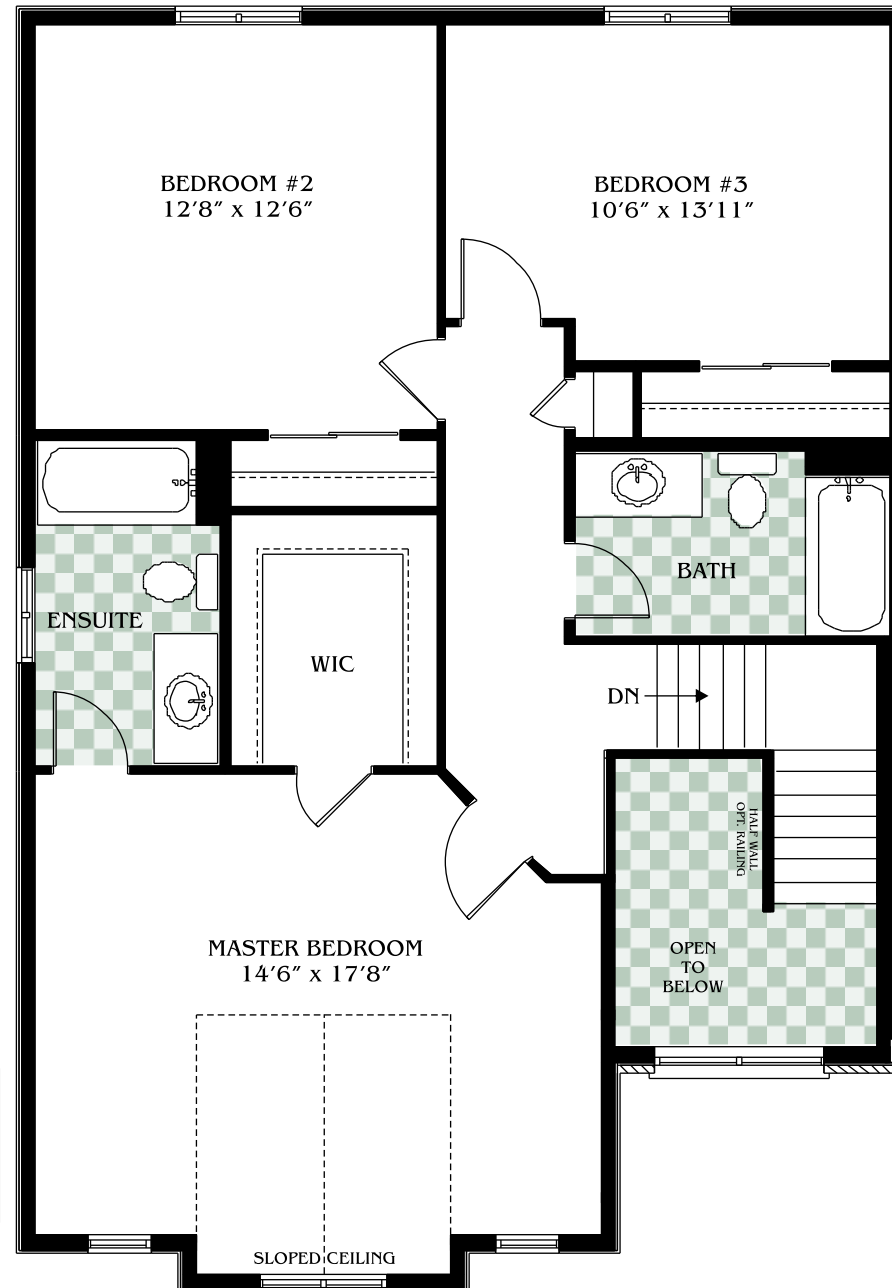

The Turlington

3 Bedroom

1,755 SQ.FT.

MAIN FLOOR

SECOND FLOOR
STANDARD LAYOUT

OPTIONAL SECOND FLOOR
(LUXURY ENSUITE)

BASEMENT

All information herein is from data available at time of printing. All measurements are approximate and may vary during construction. Drawings may show optional features which may not be included in the base price. E. & O.E.