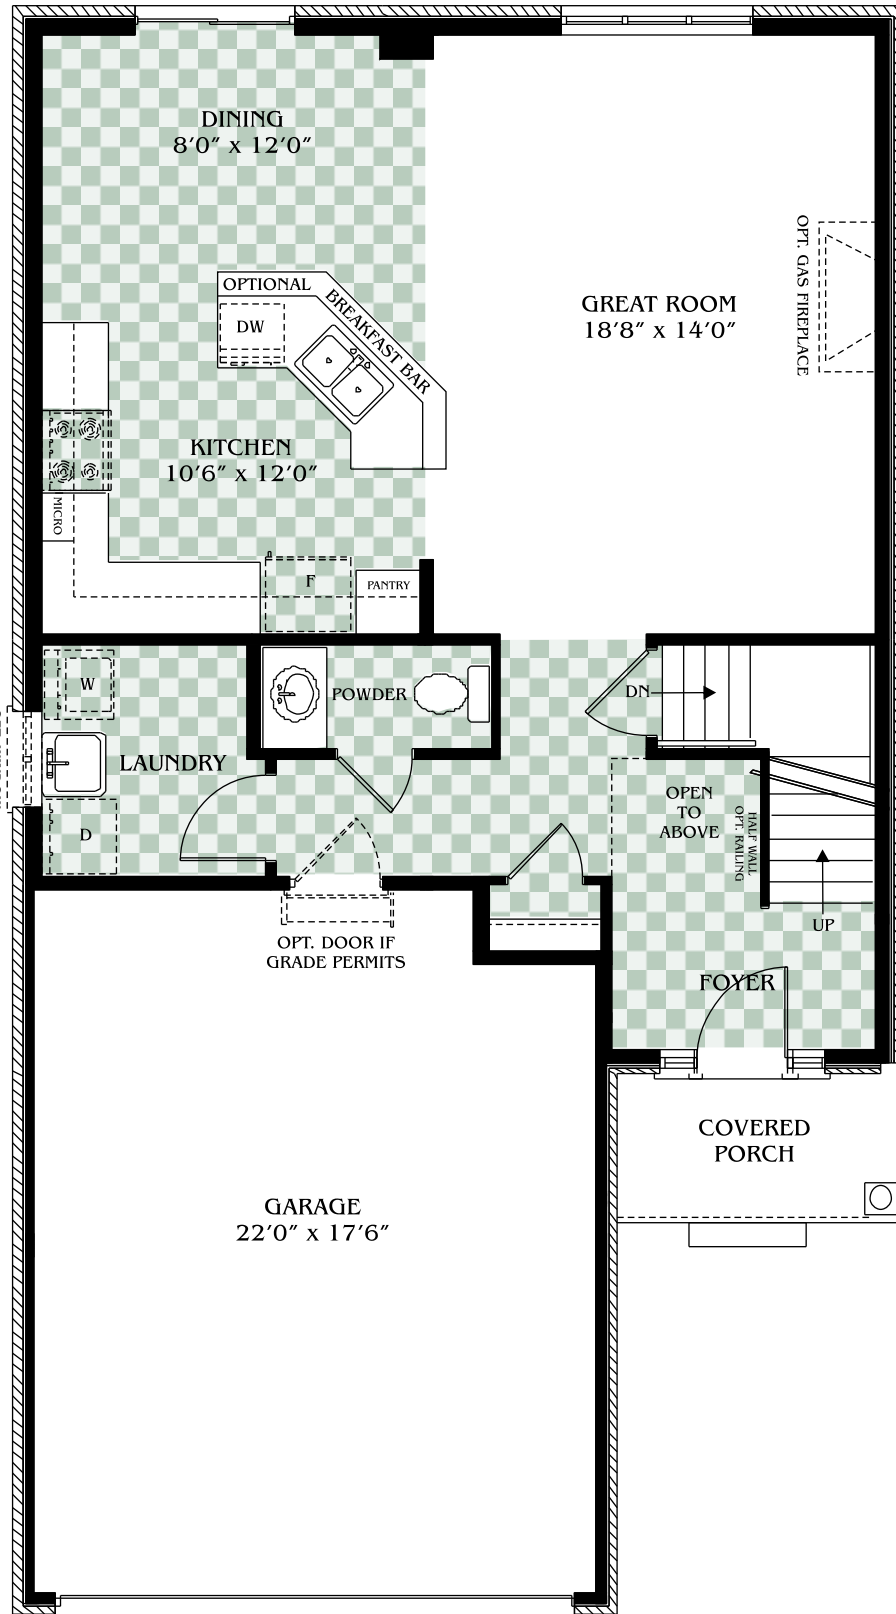

The Turlington

3 Bedroom

1,755 SQ.FT.

MAIN FLOOR

SECOND FLOOR
STANDARD LAYOUT

OPTIONAL SECOND FLOOR
(LUXURY ENSUITE)

BASEMENT

All information herein is from data available at time of printing. All measurements are approximate and may vary during construction. Drawings may show optional features which may not be included in the base price. E. & O.E.