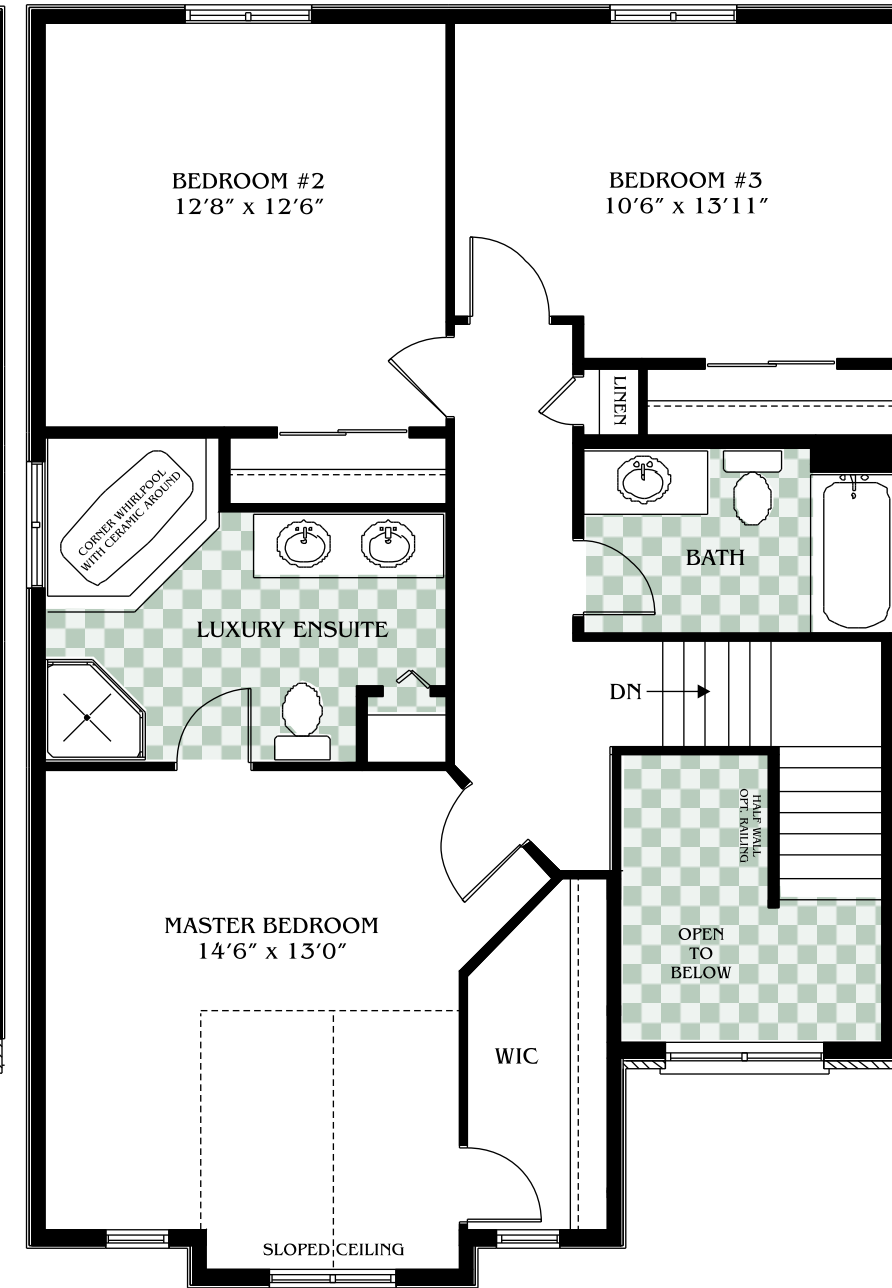

The Turlington

3 Bedroom

1,755 SQ.FT.

MAIN FLOOR

SECOND FLOOR
STANDARD LAYOUT

OPTIONAL SECOND FLOOR
(LUXURY ENSUITE)

BASEMENT

All information herein is from data available at time of printing. All measurements are approximate and may vary during construction. Drawings may show optional features which may not be included in the base price. E. & O.E.