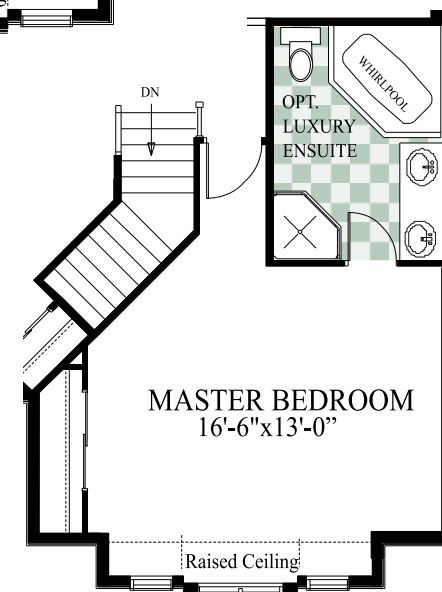

*3 or 4 Bedroom*

Exceeding Industry Standards  
One Home At A Time

1,884 SQ.FT.

*The Wilkinson*

# The Wilkinson

3 or 4 Bedroom

1,884 SQ.FT.

Opt. Luxury Ensuite  
 3 and 4 Bedroom Layouts

Exceeding Industry Standards  
 One Home At A Time

All information herein is from data available at time of printing. All measurements are approximate and may vary during construction. Drawings may show optional features which may not be included in the base price. E. & O.E.