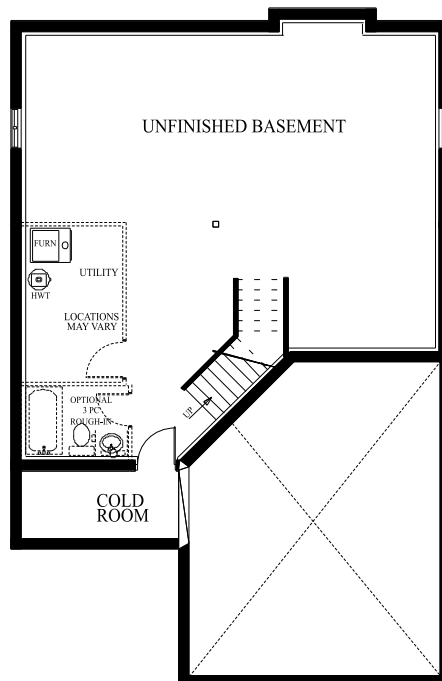

*3 or 4 Bedroom*

Exceeding Industry Standards  
One Home At A Time

1,884 SQ.FT.

*The Wilkinson*

# The Wilkinson

3 or 4 Bedroom

1,884 SQ.FT.

Opt. Luxury Ensuite  
 3 and 4 Bedroom Layouts

Exceeding Industry Standards  
 One Home At A Time

All information herein is from data available at time of printing. All measurements are approximate and may vary during construction. Drawings may show optional features which may not be included in the base price. E. & O.E.