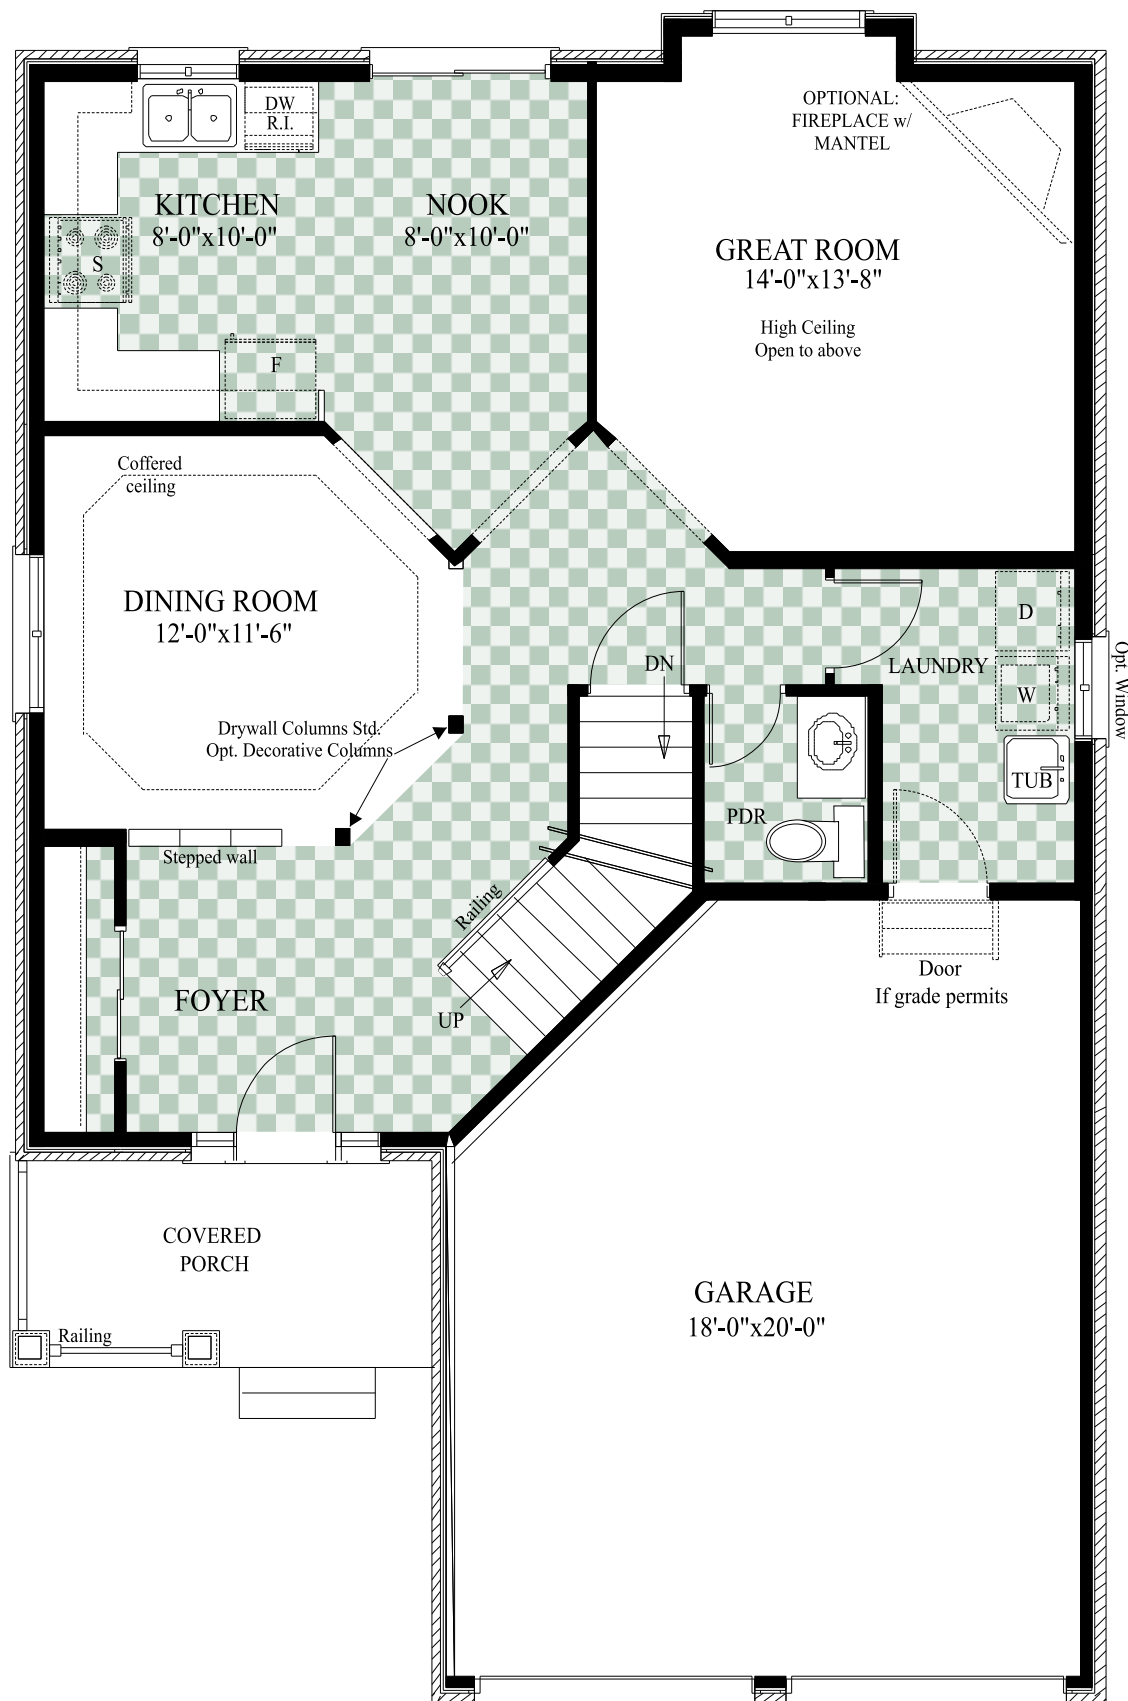

*3 or 4 Bedroom*

Exceeding Industry Standards  
One Home At A Time

1,884 SQ.FT.

*The Wilkinson*

# The Wilkinson

3 or 4 Bedroom

1,884 SQ.FT.

Opt. Luxury Ensuite  
 3 and 4 Bedroom Layouts

Exceeding Industry Standards  
 One Home At A Time

All information herein is from data available at time of printing. All measurements are approximate and may vary during construction. Drawings may show optional features which may not be included in the base price. E. & O.E.