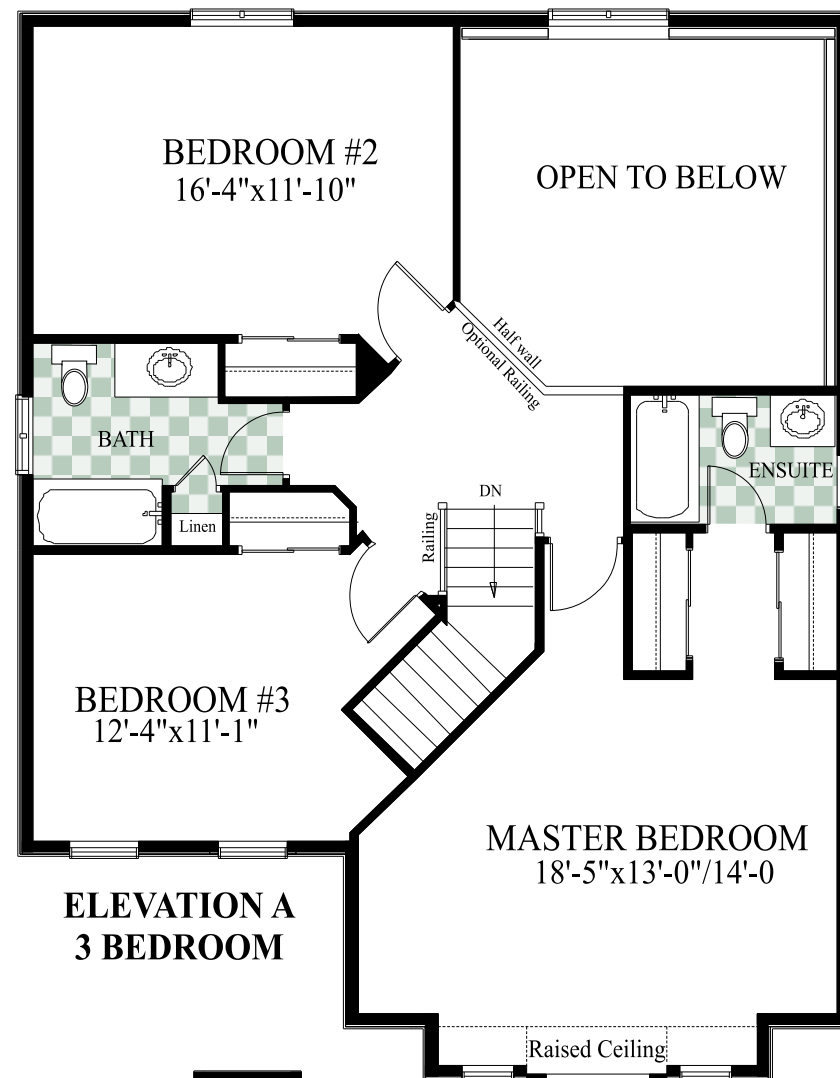

*3 or 4 Bedroom*

Exceeding Industry Standards  
One Home At A Time

1,884 SQ.FT.

*The Wilkinson*

# The Wilkinson

3 or 4 Bedroom

1,884 SQ.FT.

Opt. Luxury Ensuite  
 3 and 4 Bedroom Layouts

Exceeding Industry Standards  
 One Home At A Time

All information herein is from data available at time of printing. All measurements are approximate and may vary during construction. Drawings may show optional features which may not be included in the base price. E. & O.E.