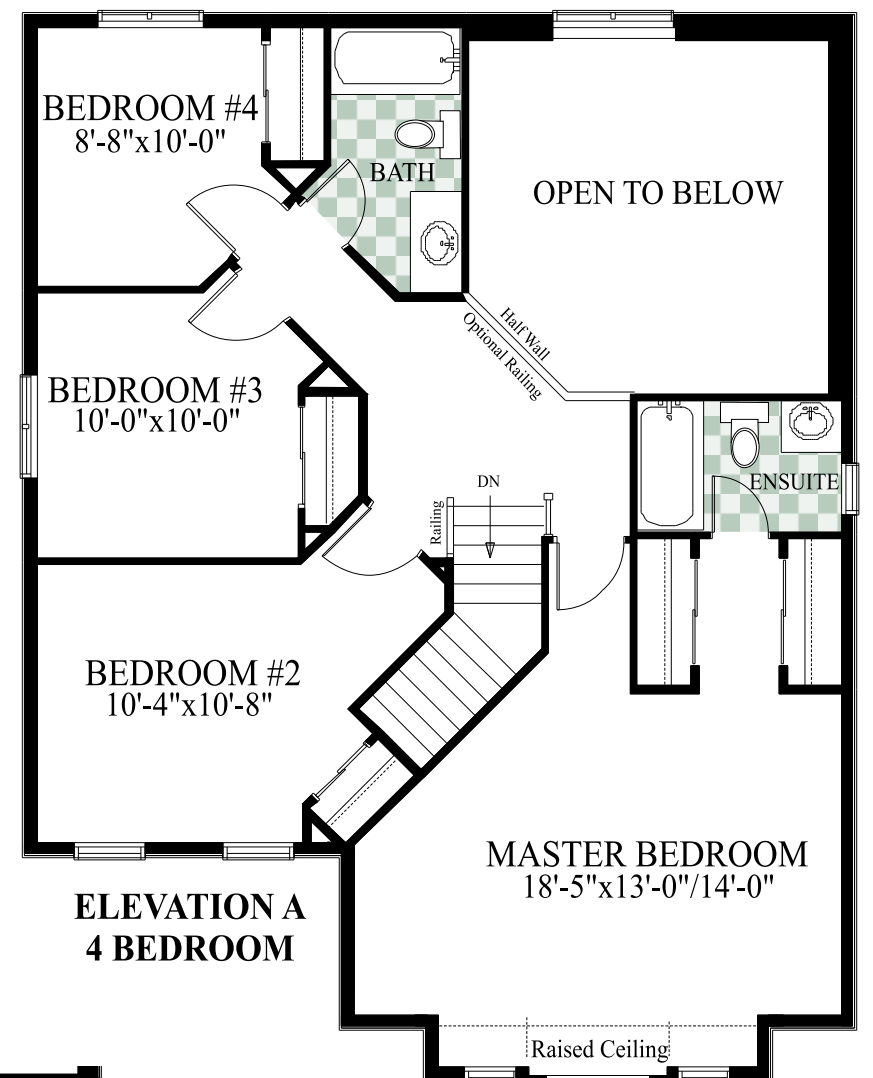

*3 or 4 Bedroom*

Exceeding Industry Standards  
One Home At A Time

1,884 SQ.FT.

*The Wilkinson*

# The Wilkinson

3 or 4 Bedroom

1,884 SQ.FT.

Opt. Luxury Ensuite  
 3 and 4 Bedroom Layouts

Exceeding Industry Standards  
 One Home At A Time

All information herein is from data available at time of printing. All measurements are approximate and may vary during construction. Drawings may show optional features which may not be included in the base price. E. & O.E.