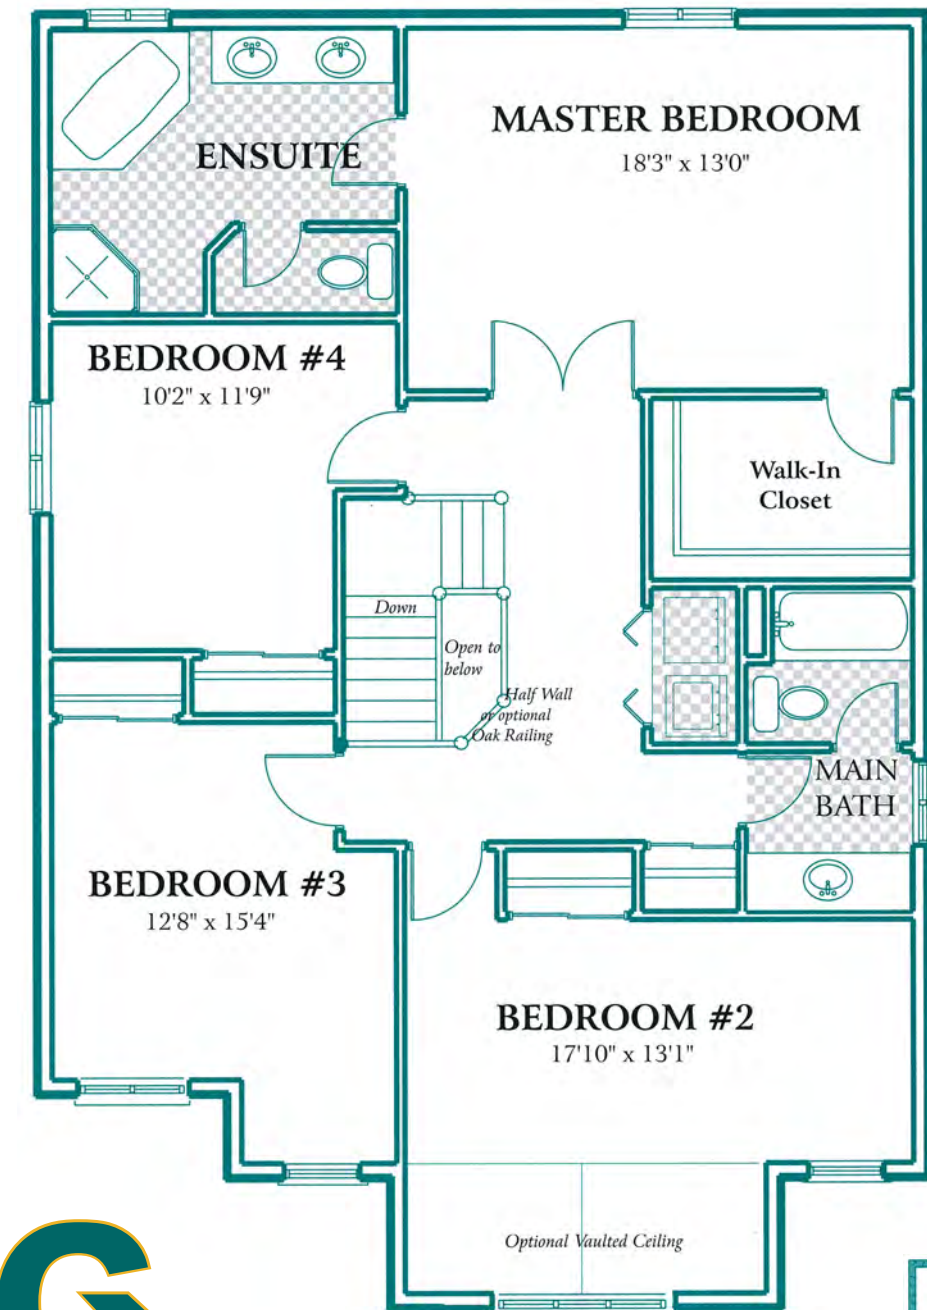

*4 Bedroom*

Elevation B

Exceeding Industry Standards  
One Home At A Time

2,603 SQ.FT.

*The Windrush*

# The Windrush

4 Bedroom

2,603 SQ.FT.

Exceeding Industry Standards  
One Home At A Time

All information herein is from data available at time of printing. All measurements are approximate and may vary during construction. Drawings may show optional features which may not be included in the base price. E. & O.E.