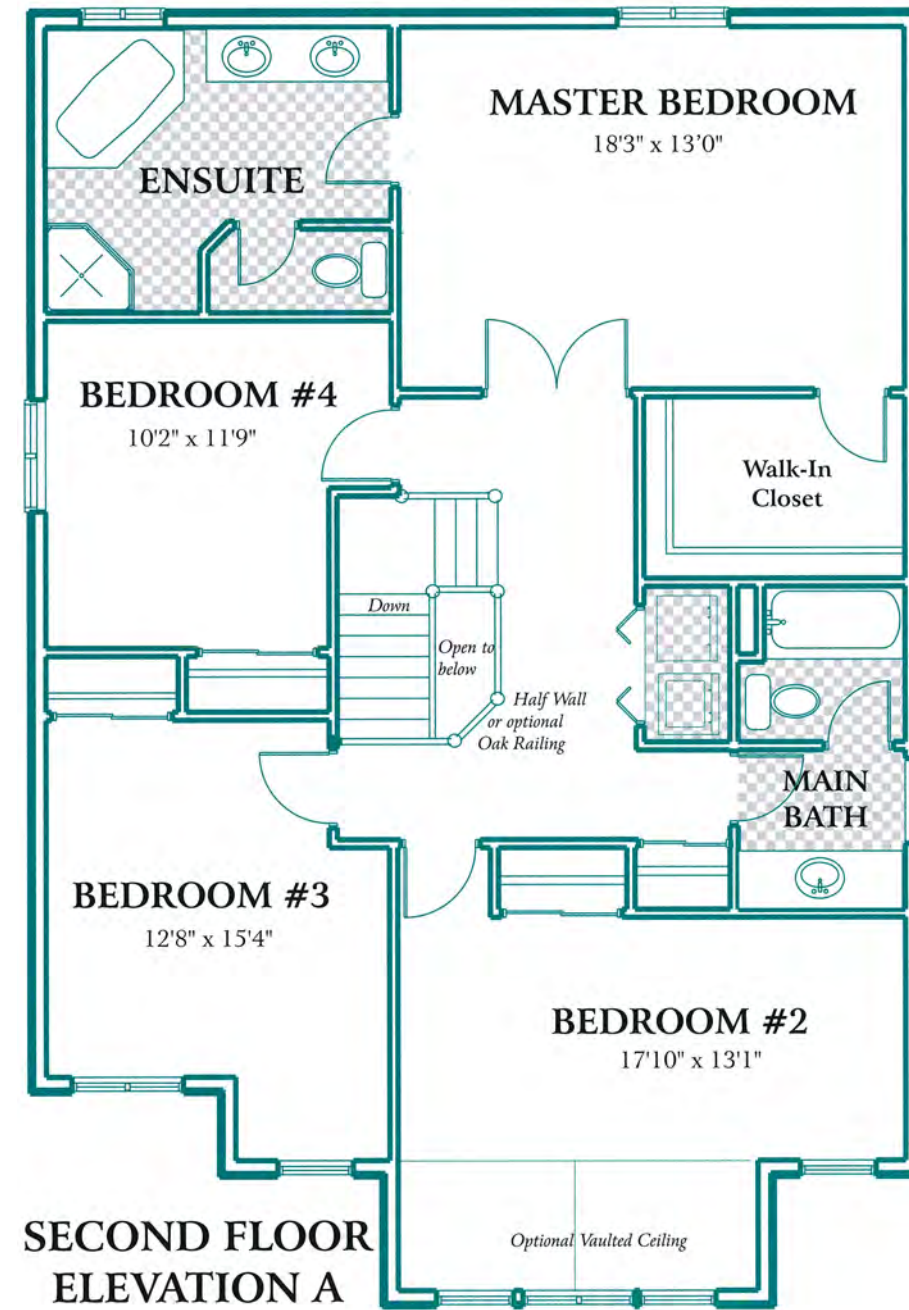

*4 Bedroom*

Elevation B

Exceeding Industry Standards  
One Home At A Time

2,603 SQ.FT.

*The Windrush*

# The Windrush

4 Bedroom

2,603 SQ.FT.

Exceeding Industry Standards  
One Home At A Time

All information herein is from data available at time of printing. All measurements are approximate and may vary during construction. Drawings may show optional features which may not be included in the base price. E. & O.E.