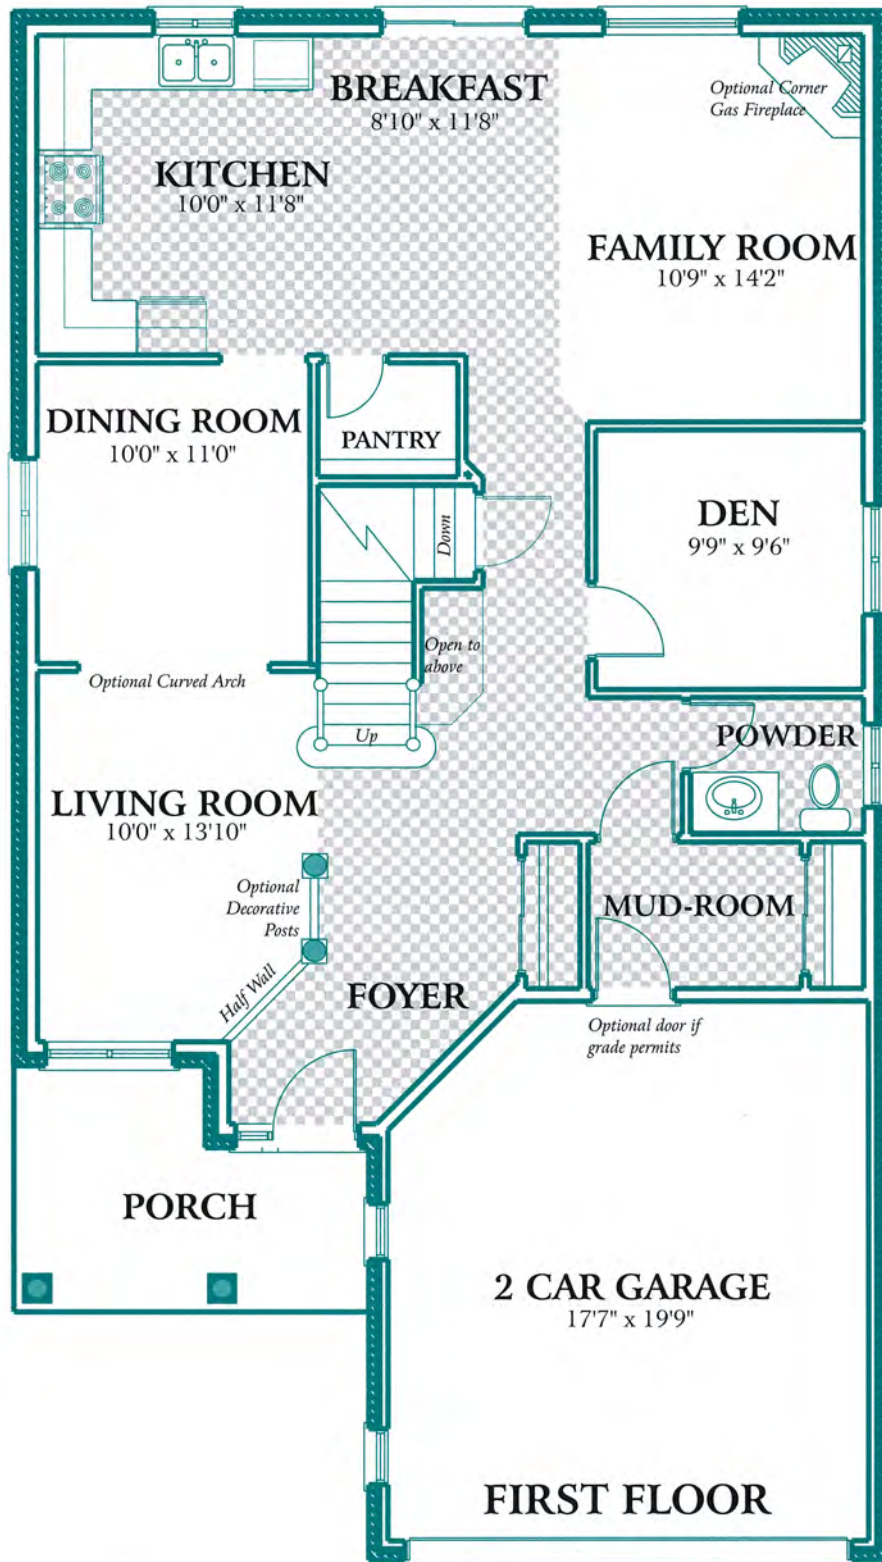

*4 Bedroom*

Elevation B

Exceeding Industry Standards  
One Home At A Time

2,603 SQ.FT.

*The Windrush*

# The Windrush

4 Bedroom

2,603 SQ.FT.

Exceeding Industry Standards  
One Home At A Time

All information herein is from data available at time of printing. All measurements are approximate and may vary during construction. Drawings may show optional features which may not be included in the base price. E. & O.E.