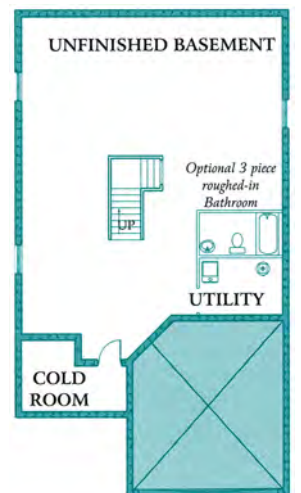

*4 Bedroom*

Elevation B

Exceeding Industry Standards  
One Home At A Time

2,603 SQ.FT.

*The Windrush*

# The Windrush

4 Bedroom

2,603 SQ.FT.

Exceeding Industry Standards  
One Home At A Time

All information herein is from data available at time of printing. All measurements are approximate and may vary during construction. Drawings may show optional features which may not be included in the base price. E. & O.E.