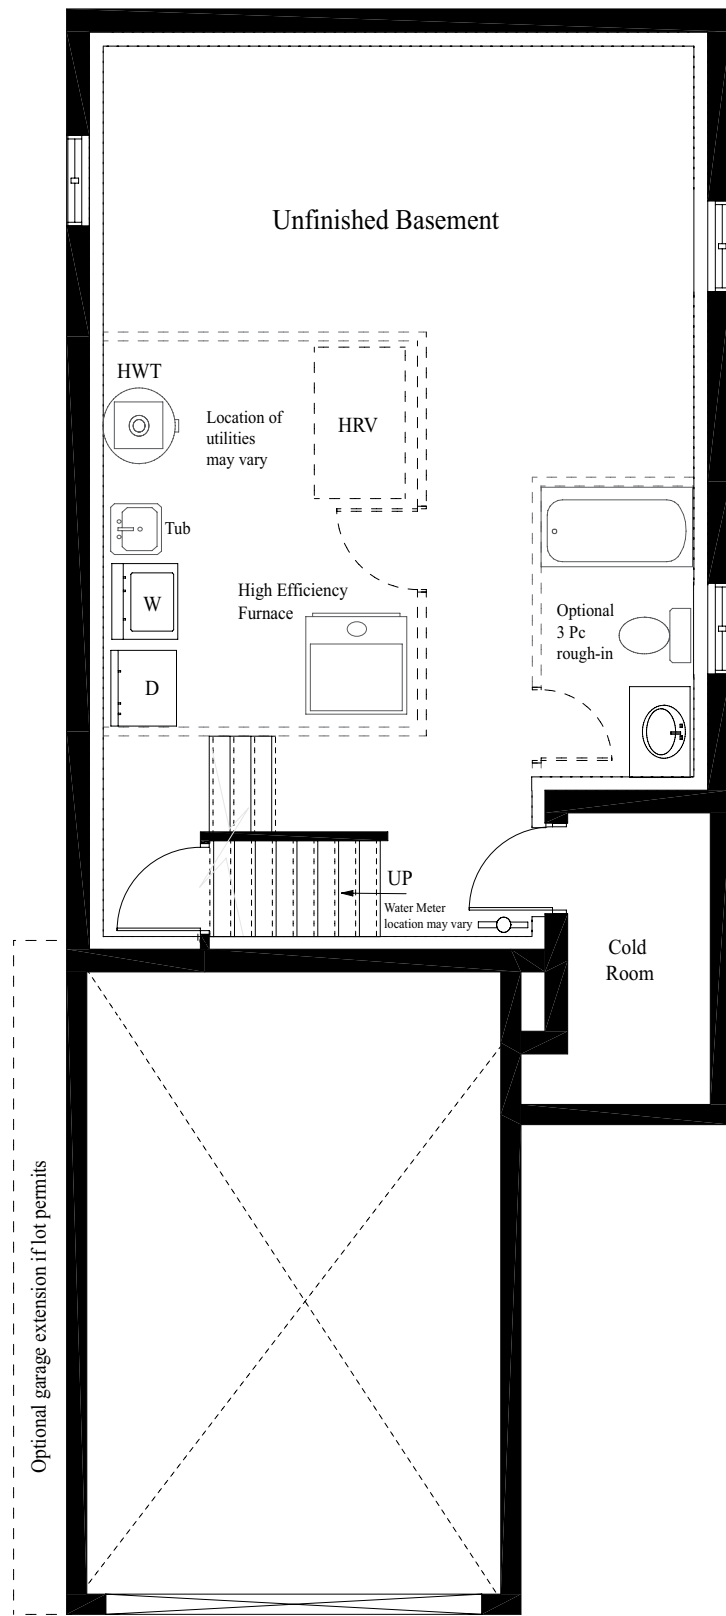

B

A

30' 32'

The WOODBIDGE

1,639 sq.ft.

3 BED

2.5 BATH

Extended Garage on
32' lot, add \$11,000.

Exceeding industry standards one home at a time.

VISIT US ONLINE AT
WWW.GRANDVIEW-HOMES.COM

Basement

First floor plan

Second floor plan