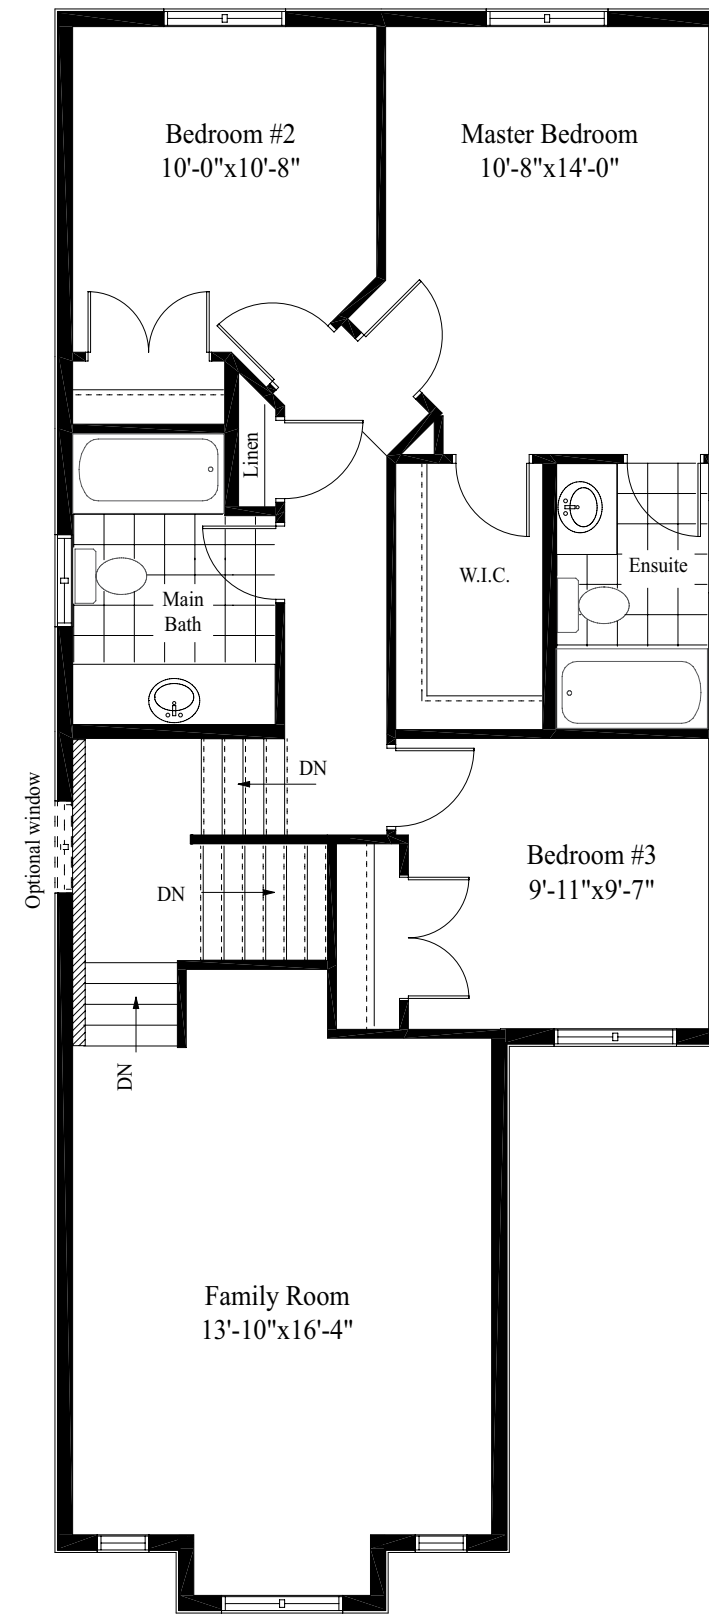

B

A

30' 32'

The WOODBIDGE

1,639 sq.ft.

3 BED

2.5 BATH

Extended Garage on
32' lot, add \$11,000.

Exceeding industry standards one home at a time.

VISIT US ONLINE AT
WWW.GRANDVIEW-HOMES.COM

Basement

First floor plan

Second floor plan