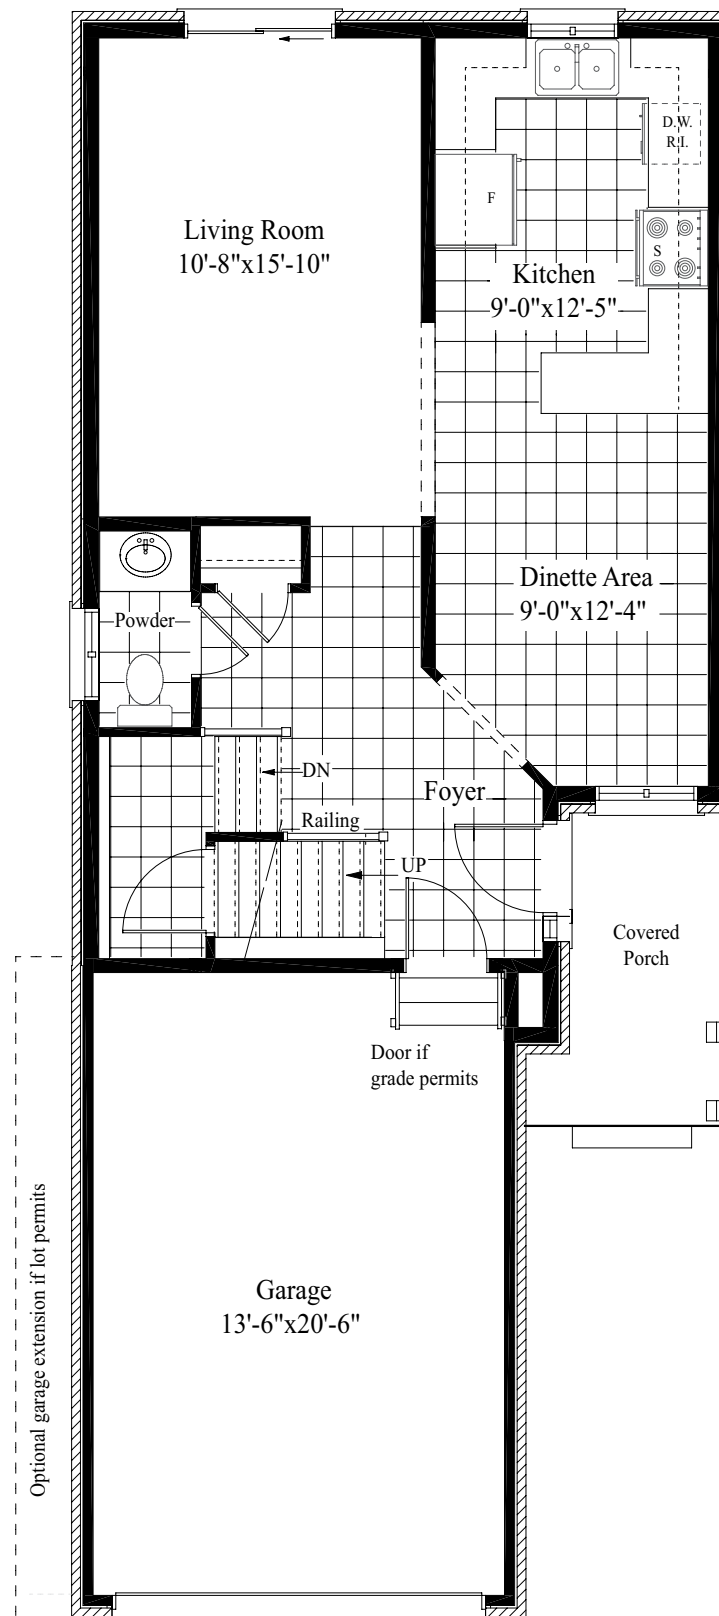

B

A

30' 32'

The WOODBIDGE

1,639 sq.ft.

3 BED

2.5 BATH

Extended Garage on
32' lot, add \$11,000.

Exceeding industry standards one home at a time.

VISIT US ONLINE AT
WWW.GRANDVIEW-HOMES.COM

Basement

First floor plan

Second floor plan