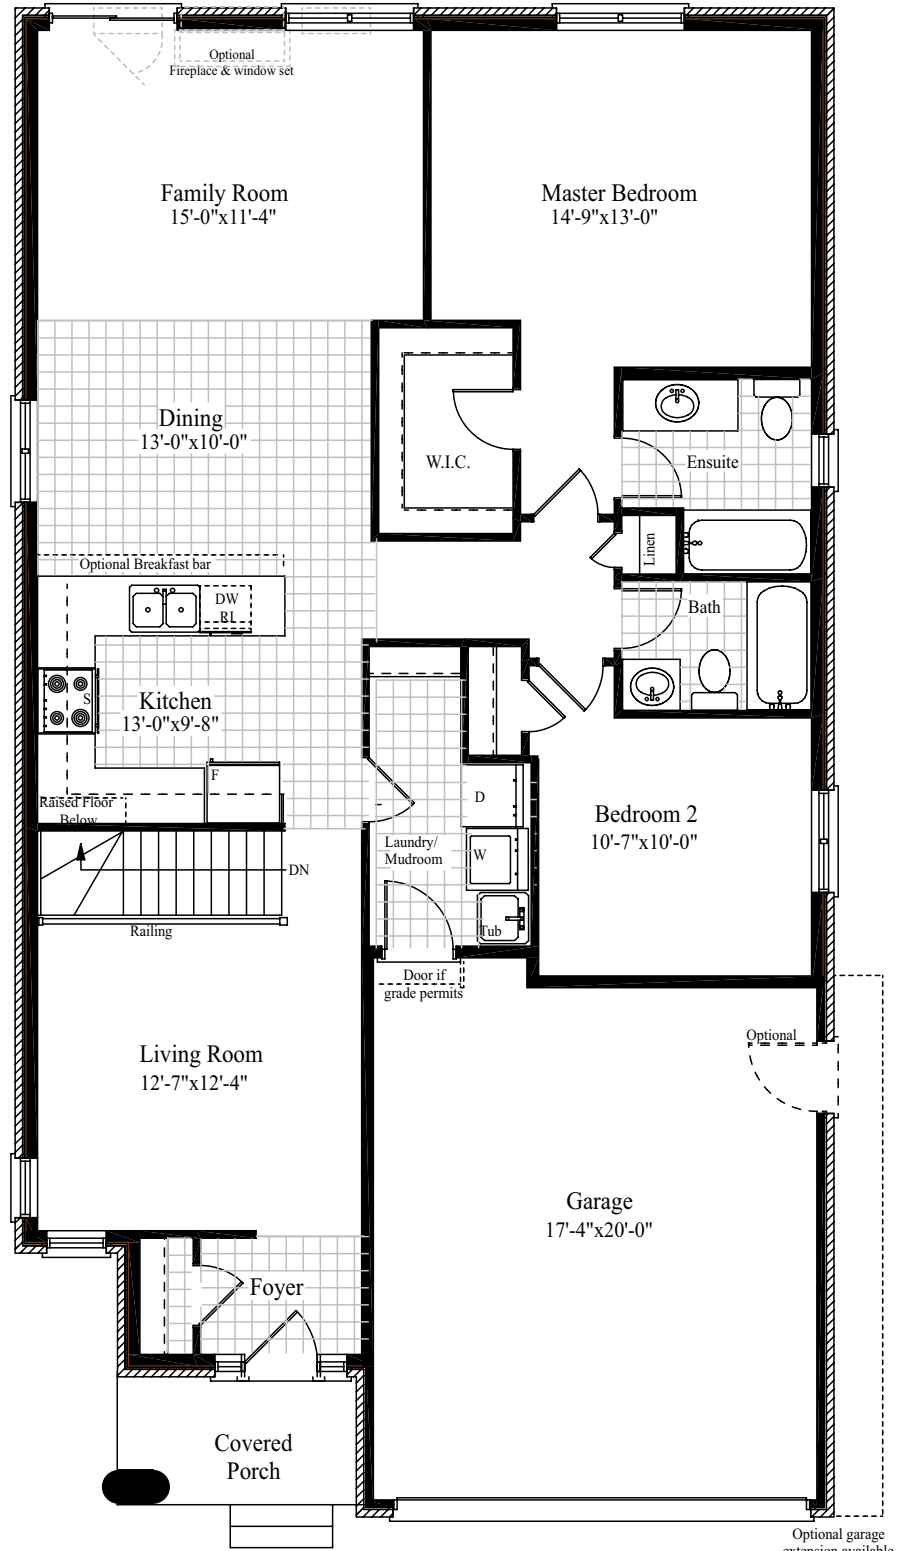

The Elmira

1,428^{Sq.Ft.}

Bungalow
2 bedrooms

All information herein is from data available at the time of printing. All measurements are approximate and may vary during construction. Refer to contract drawings and features list. Renderings are artist concept only and may contain optional features which are not included in the base price. E.& O.E. Printed February 16, 2011 4:39 PM.

www.grandview-homes.com

BASEMENT FLOOR PLAN

MAIN FLOOR PLAN

The Elmira 1,428 Sq.Ft.

All information herein is form data available at the time of printing. All measurements are approximate and may vary during construction. Renderings are artist concept only and may contain optional features which are not included in the base price. Ask an agent for details. E.&O.E. Printed February 16, 2011 4:39 PM.