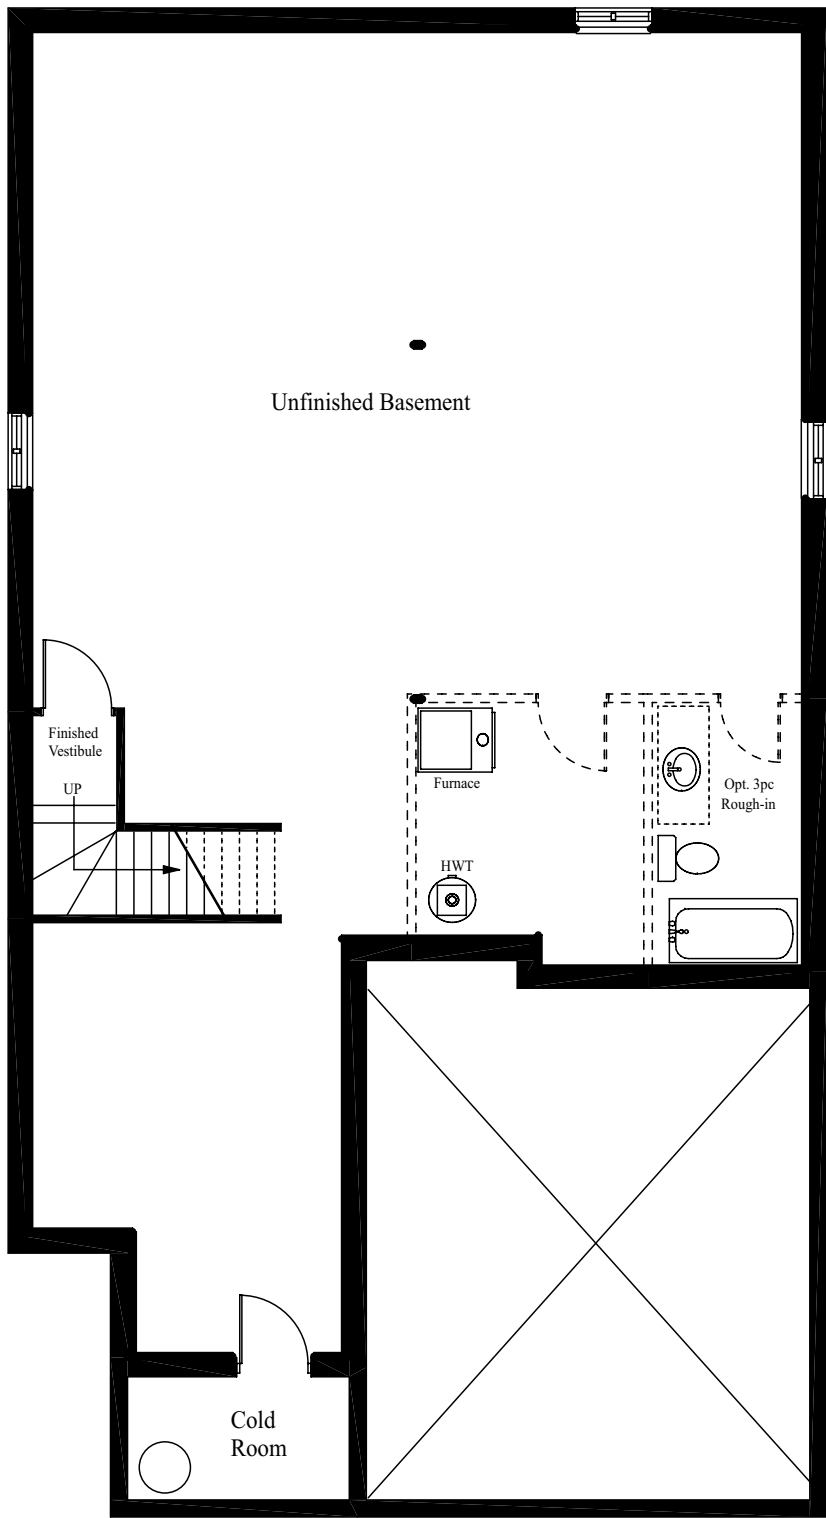

The Elmira

1,428^{Sq.Ft.}

Bungalow
2 bedrooms

All information herein is from data available at the time of printing. All measurements are approximate and may vary during construction. Refer to contract drawings and features list. Renderings are artist concept only and may contain optional features which are not included in the base price. E.& O.E. Printed February 16, 2011 4:39 PM.

www.grandview-homes.com

BASEMENT FLOOR PLAN

MAIN FLOOR PLAN

The Elmira 1,428 Sq.Ft.

All information herein is form data available at the time of printing. All measurements are approximate and may vary during construction. Renderings are artist concept only and may contain optional features which are not included in the base price. Ask an agent for details. E.&O.E. Printed February 16, 2011 4:39 PM.