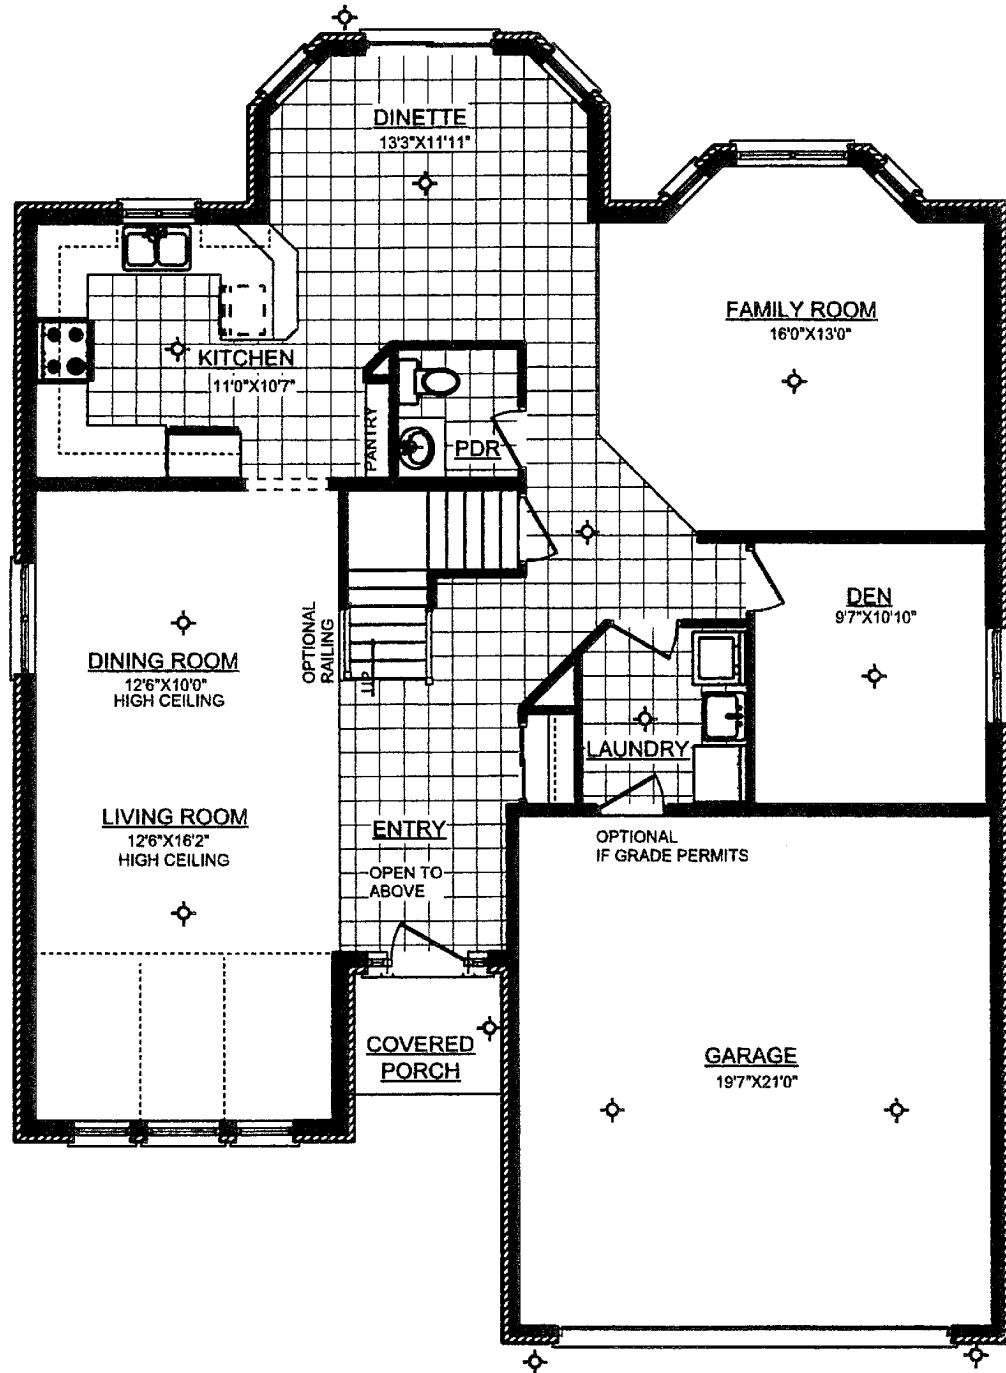

LAKE SIDE  
IN WOODSTOCK

4 Bedroom

ELEVATION B

ELEVATION A

Exceeding Industry Standards  
One Home At A Time

2,628 SQ.FT.

*The Brittany*

# The Brittany

4 Bedroom

2,628 SQ.FT.

Main Floor

Second Floor

Basement

Exceeding Industry Standards  
One Home At A Time

All information herein is from data available at time of printing. All measurements are approximate and may vary during construction. Drawings may show optional features which may not be included in the base price. E. & O.E.