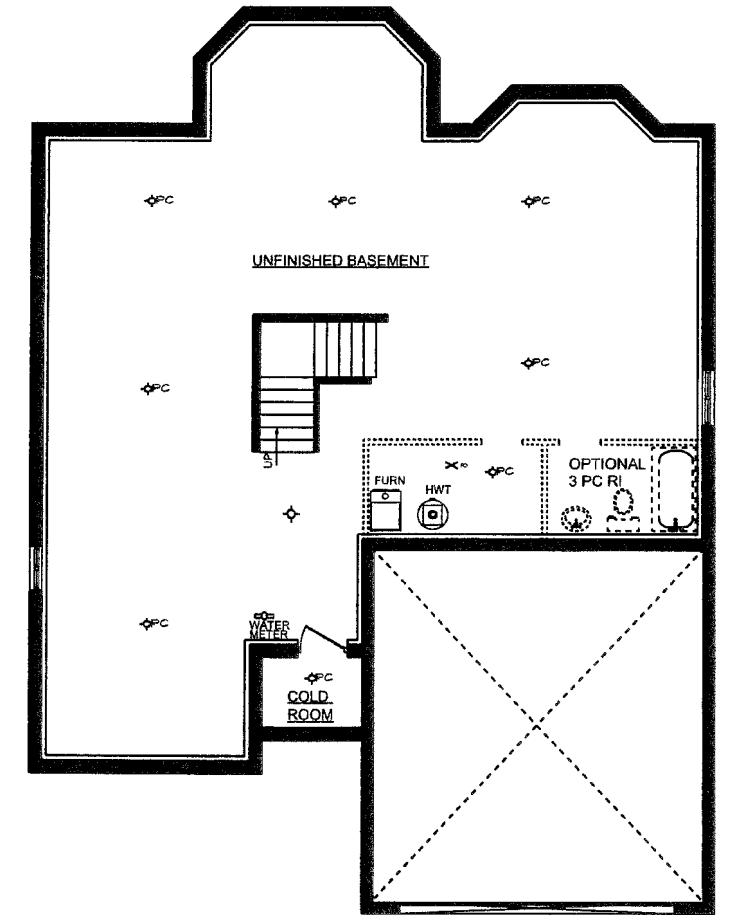

LAKE SIDE  
IN WOODSTOCK

4 Bedroom

ELEVATION B

ELEVATION A

Exceeding Industry Standards  
One Home At A Time

2,628 SQ.FT.

*The Brittany*

# The Brittany

4 Bedroom

2,628 SQ.FT.

Main Floor

Second Floor

Basement

Exceeding Industry Standards  
One Home At A Time

All information herein is from data available at time of printing. All measurements are approximate and may vary during construction. Drawings may show optional features which may not be included in the base price. E. & O.E.