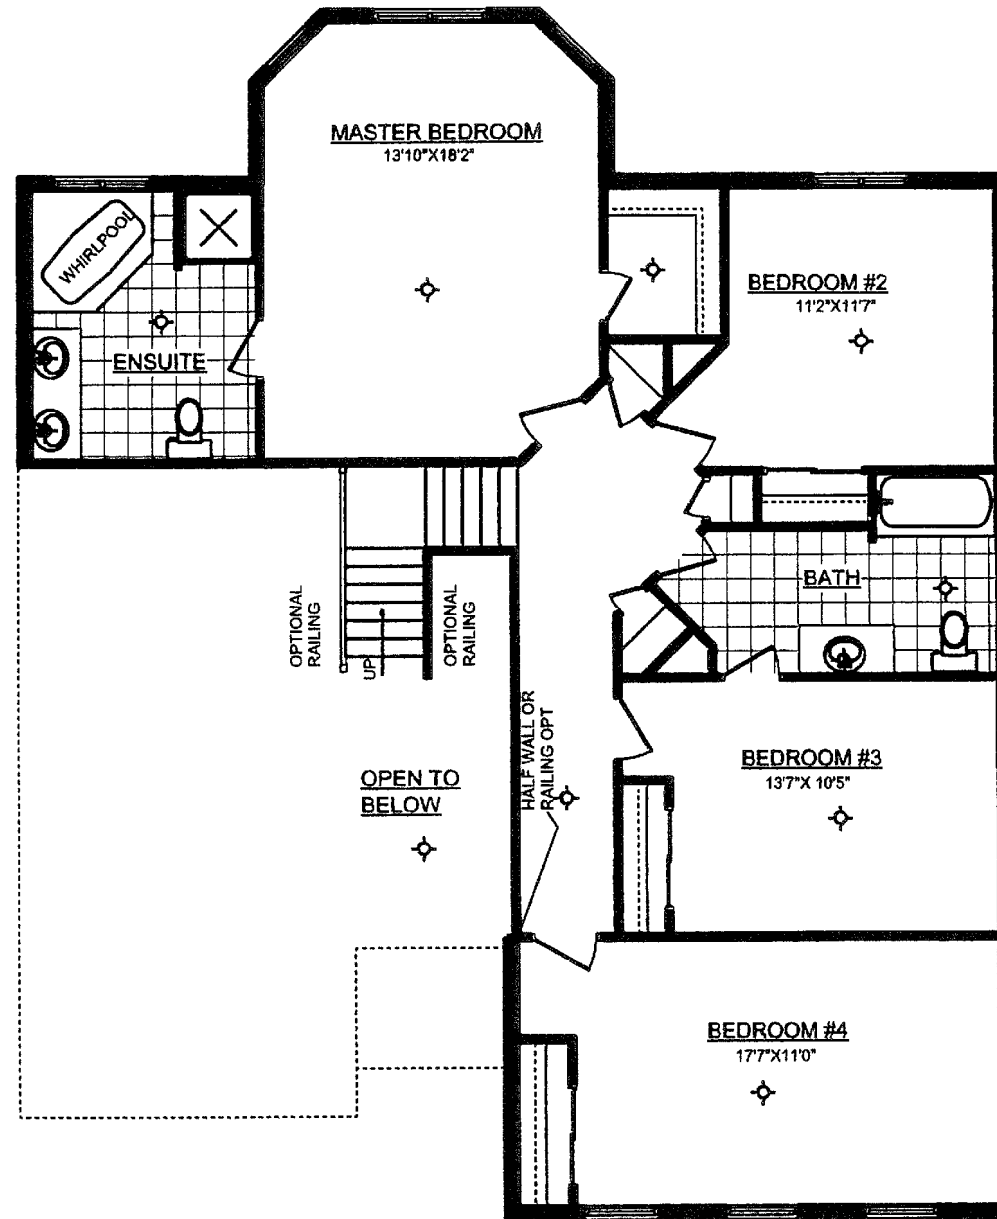

LAKE SIDE  
IN WOODSTOCK

4 Bedroom

ELEVATION B

ELEVATION A

Exceeding Industry Standards  
One Home At A Time

2,628 SQ.FT.

*The Brittany*

# The Brittany

4 Bedroom

2,628 SQ.FT.

Main Floor

Second Floor

Basement

Exceeding Industry Standards  
One Home At A Time

All information herein is from data available at time of printing. All measurements are approximate and may vary during construction. Drawings may show optional features which may not be included in the base price. E. & O.E.