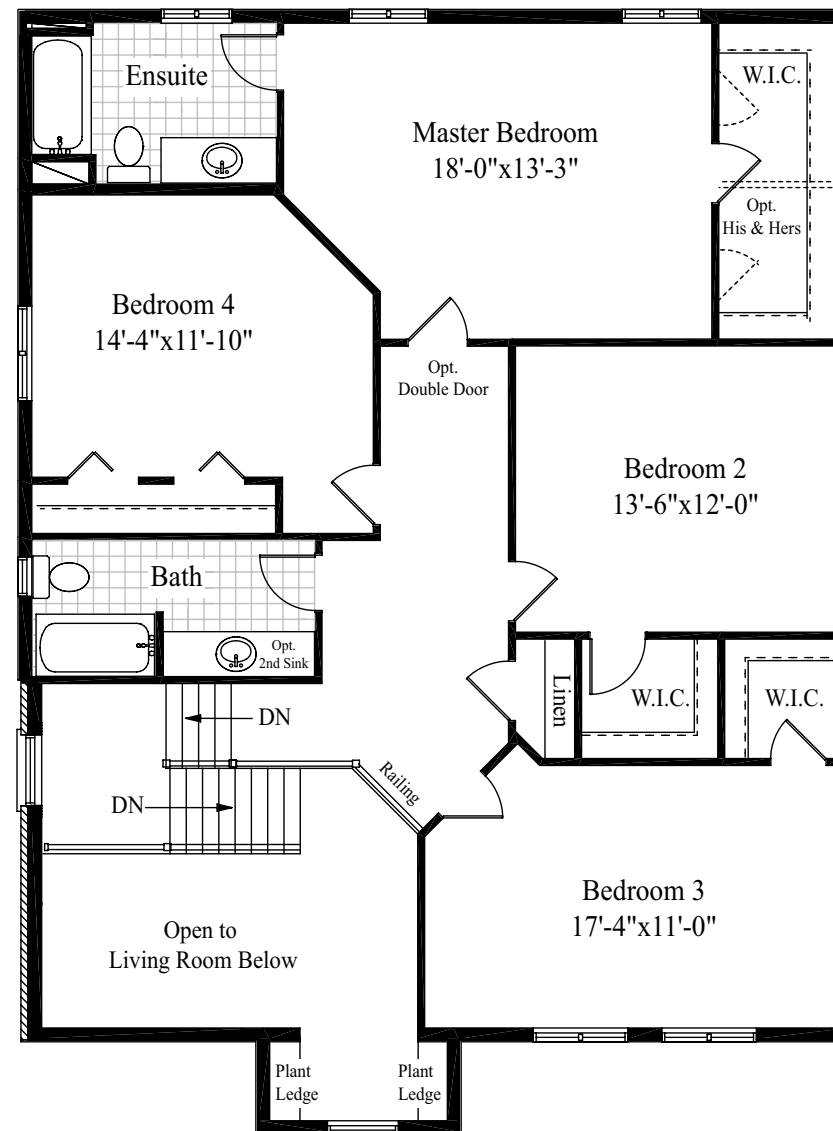

THE ARISS

2825sq.ft.

ELEVATION B

ELEVATION A

FIRST FLOOR PLAN

SECOND FLOOR PLAN

SECOND FLOOR PLAN with OPT. LUXURY ENSUITE & EXTRA SHARED BATH