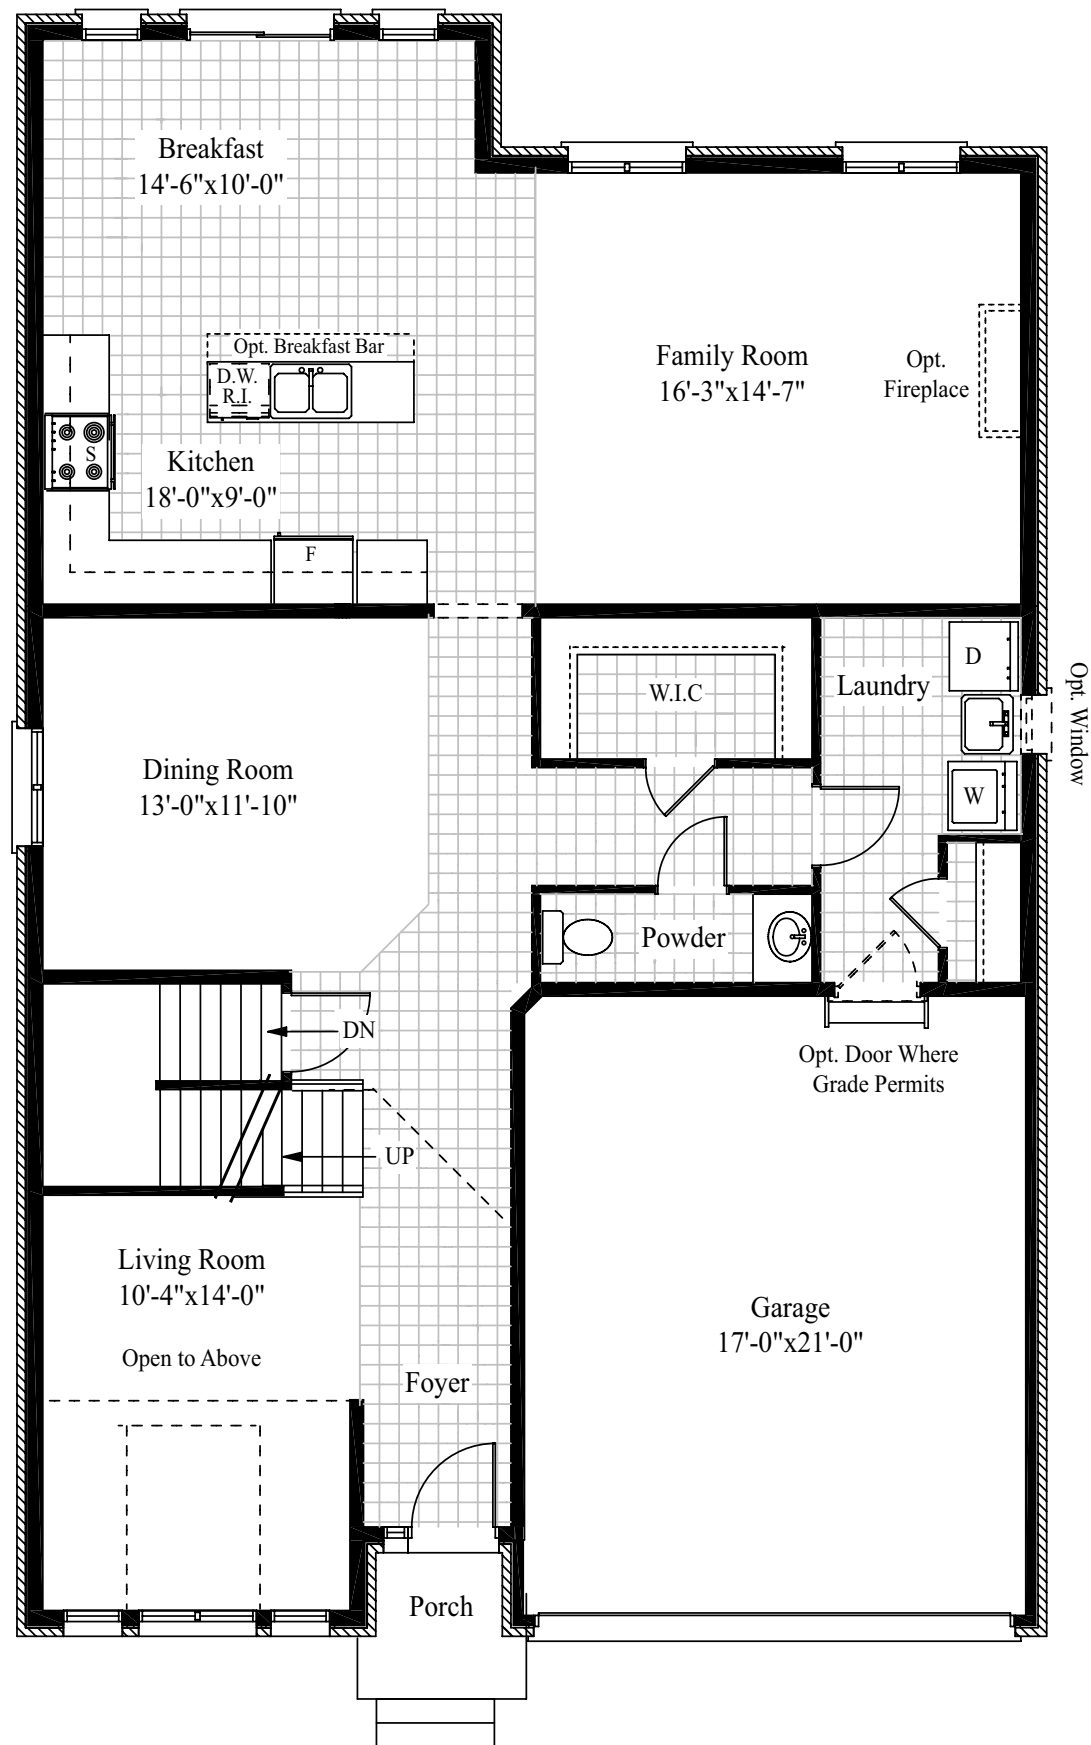

THE ARISS

2825sq.ft.

ELEVATION B

ELEVATION A

FIRST FLOOR PLAN

SECOND FLOOR PLAN

SECOND FLOOR PLAN with OPT. LUXURY ENSUITE & EXTRA SHARED BATH