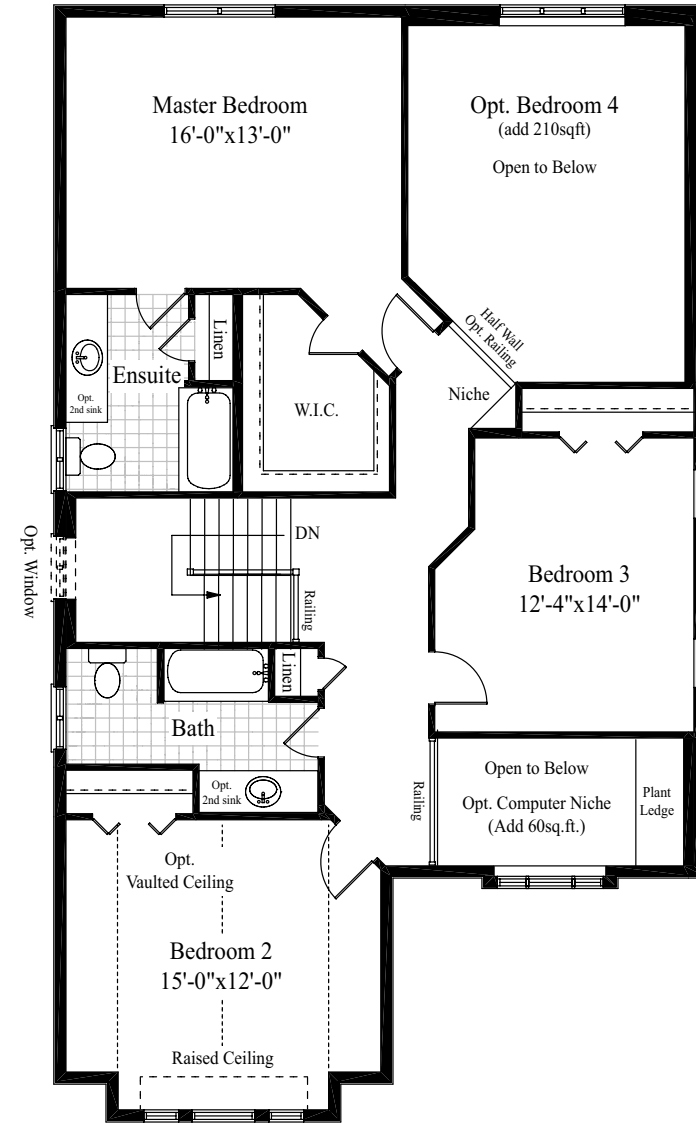

# THE FLORADALE

2420sq.ft.

ELEVATION B

ELEVATION A

**FIRST FLOOR PLAN**

**STANDARD SECOND FLOOR PLAN**

**SECOND FLOOR PLAN with OPT. 4 BEDROOM**

**OPT. SECOND FLOOR PLAN with LUXURY ENSUITE**