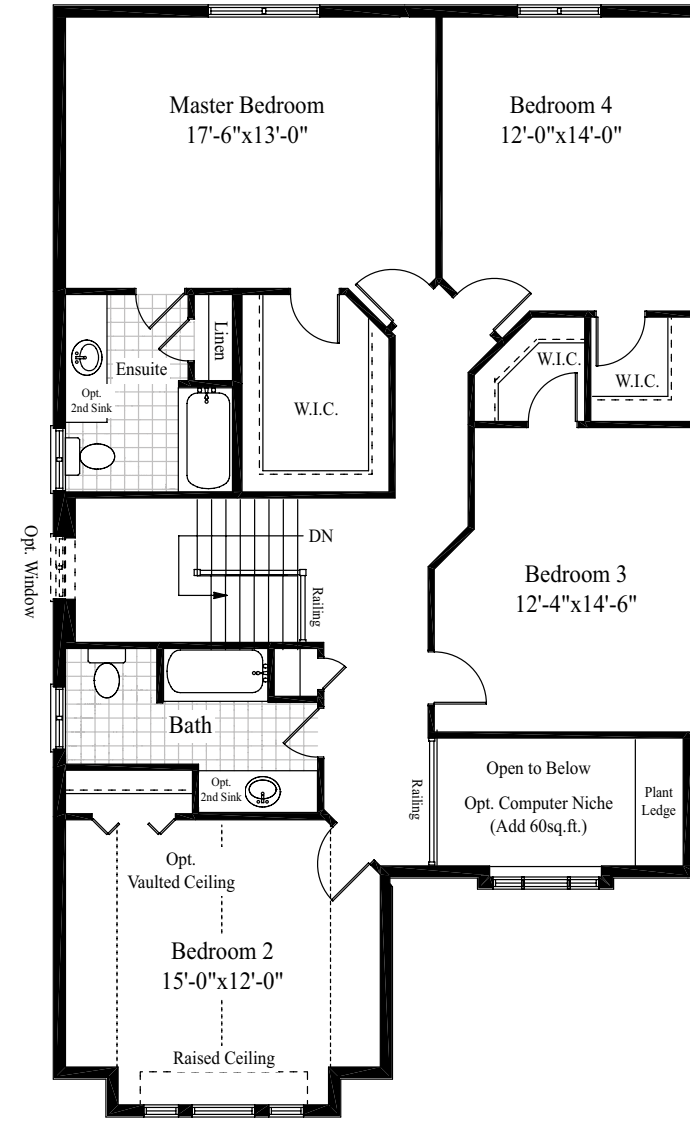

# THE FLORADALE

2420sq.ft.

ELEVATION B

ELEVATION A

**FIRST FLOOR PLAN**

**STANDARD SECOND FLOOR PLAN**

**SECOND FLOOR PLAN with OPT. 4 BEDROOM**

**OPT. SECOND FLOOR PLAN with LUXURY ENSUITE**