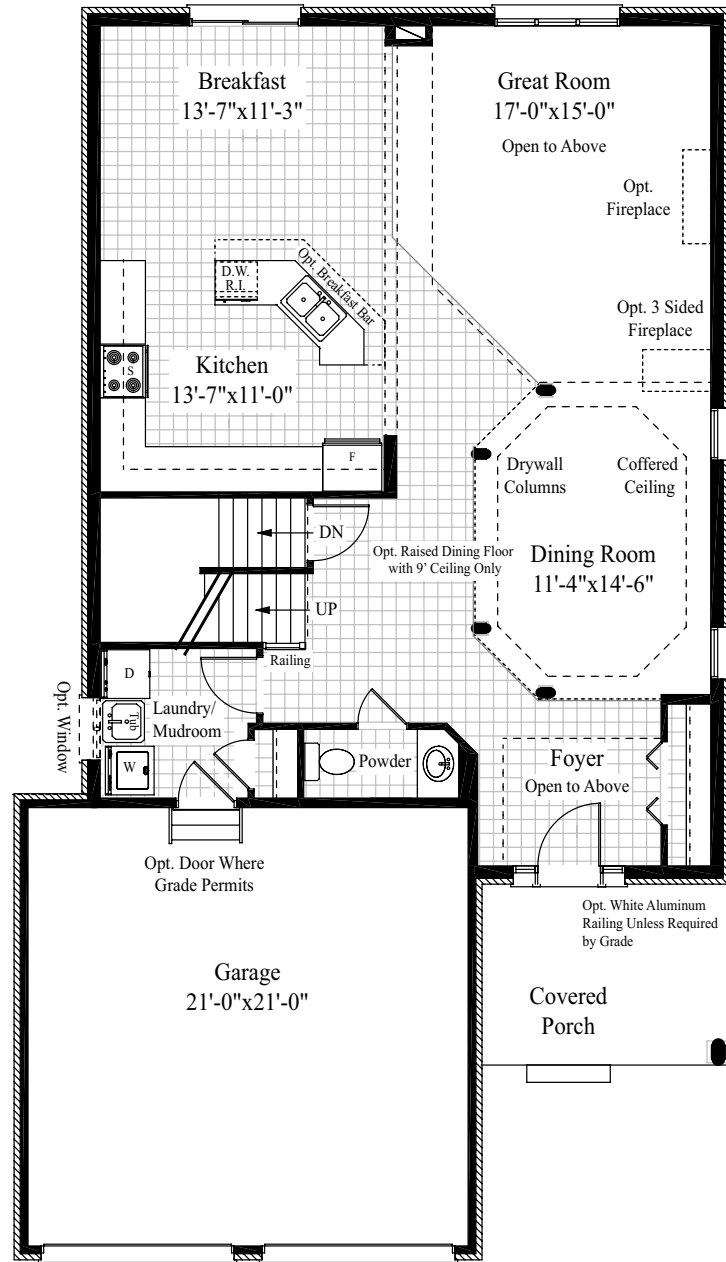

# THE FLORADALE

2420sq.ft.

ELEVATION B

ELEVATION A

**FIRST FLOOR PLAN**

**STANDARD SECOND FLOOR PLAN**

**SECOND FLOOR PLAN with OPT. 4 BEDROOM**

**OPT. SECOND FLOOR PLAN with LUXURY ENSUITE**