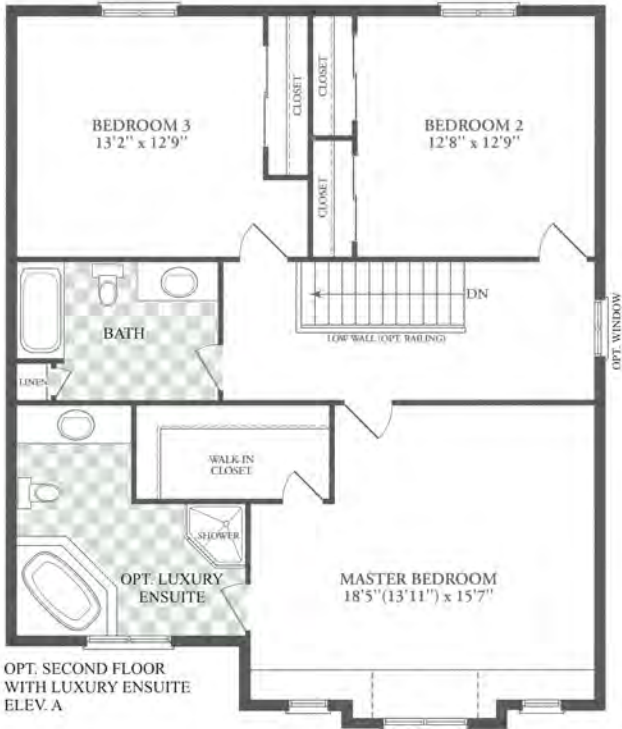

SLIDING GLASS DOOR

MAIN FLOOR
ELEV. A & B

STD. SECOND FLOOR WITH ENSUITE ELEVATIONS A & B

FUTURE
RECREATION ROOM

UP

OPT. 3 PC.
ROUGH-IN

POWER
VENTED
HWT

H.E.
FURN

LAUNDRY

D

TUB

W

OPT.
COLD ROOM

UNEXCAVATED