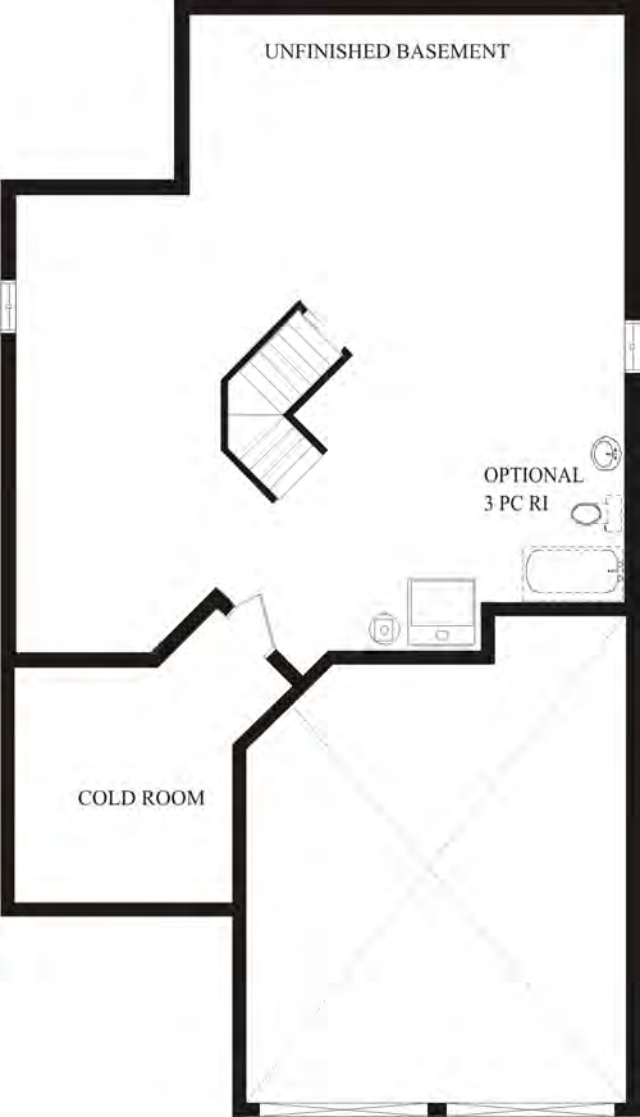

UNFINISHED BASEMENT

OPTIONAL
3 PC RI

COLD ROOM

MASTER BEDROOM
12'4"X16'2"

W.I.C.

BEDROOM #3
14'0"X10'0"

BEDROOM #2
14'0"X10"

OPEN TO
HT RM
OR RAILING OPT

HALF WALL

SHOWERS

ENSUITE

BATH

LINEN

HALF WALL

HALF WALL

MEDIA ROOM
18'5"X22'0"

MASTER BEDROOM
12'4"X16'2"

W.I.C.

BEDROOM #3
14'0"X10'0"

BEDROOM #2
14'0"X10'0"

MEDIA ROOM
18'5"X22'0"

BATH

OPTIONAL
LUXURY
ENSUITE

OPTIONAL
WHIRLPOOL

HALF WALL
OR RAILING OPT
OPENS TO
BELOW

LINEN

HALF WALL

HALF WALL